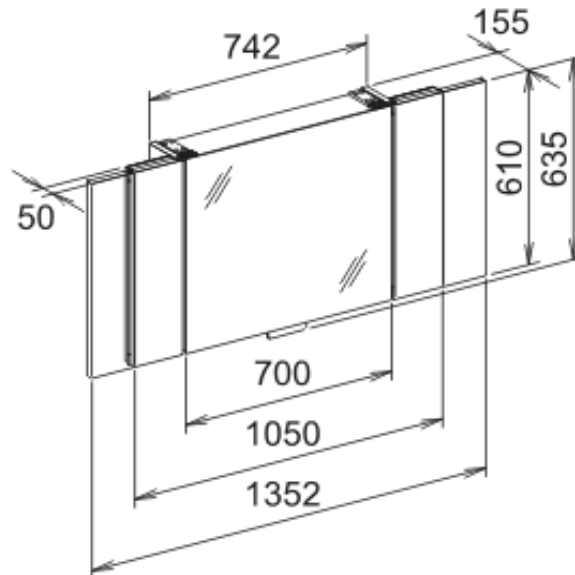

SPECIFICATION SHEET - bathroom accessories

BRAND:	KEUCO	Product Photo:
ORIGIN:	Germany	
SERIES:	ED11	
PRODUCT DESCRIPTION:	Mirror cabinet wall hung 1 lift up double sided crystal mirrored door 2 laterally illuminated side wings pivoting up to 90° Fluorescent light tubes 4 x 14w T5 with BLUETOOTH soundsystem	
MODEL No.	21101 171202	
FINISH/COLOUR:	Silver Anodized	
DIMENSIONS:	1352mm x 155mm x 635mm	
OPTIONAL MATCHING PARTS:		

Technical Informations:

REMINDER:	Do not use cleaners containing abrasive cleansers, ammonia, bleach, acids, waxes, alcohol, solvents or other products not recommended for chrome.
	All information is for reference only, installation shall always be based on the actual product delivered.