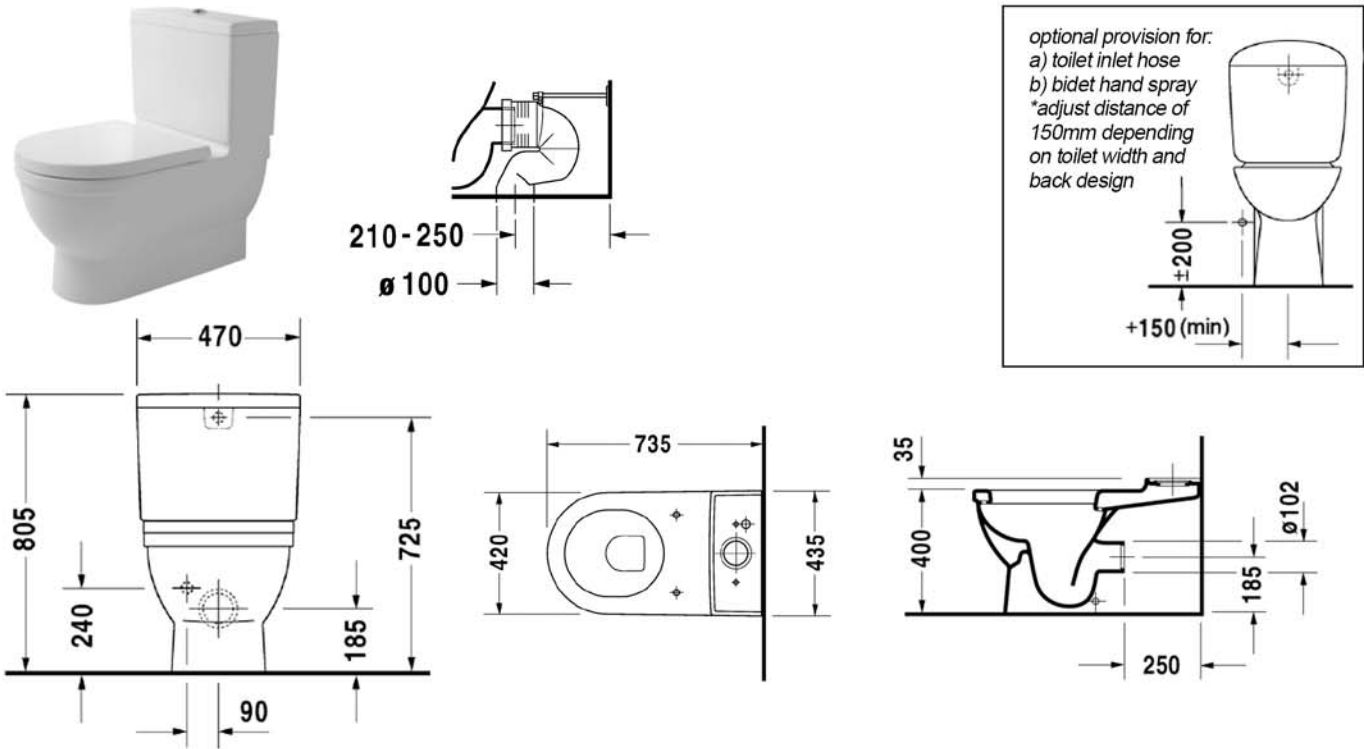

Toilet close-coupled Big Toilet # 210409..00

| < 420 mm > |

Starck 3

Toilet close-coupled Big Toilet	Dimension	Weight	Order number
washdown model, (without cistern), Outlet for Vario connector set, for horizontal and vertical outlet, length adjustable from 70 - 220 mm, and vario connecting bend, vertical outlet from 210 - 250 mm, fixings included			
Colors			
00 White Alpin			
Variant			
	420 x 740 mm	40,300 kg	210409..00
Accessories			
Toilet seat and cover	-	3,000 kg	006779
Cistern	475 x 210 mm	19,000 kg	092810
Vario connecting bend	Ø 100 mm	0,700 kg	899025

All drawings contain the necessary measurements which are subject to standard tolerances. They are stated in mm and are non-binding. Exact measurements, in particular for customised installation scenarios, can only be taken from the finished ceramic piece.