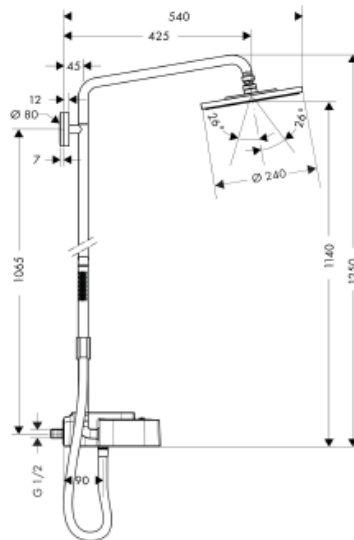

## SPECIFICATION SHEET - fittings

<b>BRAND:</b>	<b>AXOR®</b>
<b>ORIGIN:</b>	Germany
<b>SERIES:</b>	<b>Bouroullec</b>
<b>PRODUCT DESCRIPTION:</b>	Shower pipe with thermostatic mixer, Starck handshower and Raindance S150 overhead • spray type: RainAir • flow rate: 18 l/min
<b>MODEL No.</b>	19670.400
<b>FINISH/COLOUR:</b>	Chrome-plated
<b>DIMENSIONS:</b>	1250mm height 425mm shower projection
<b>OPTIONAL MATCHING PARTS:</b>	

**Technical Informations:**

- ① Hand shower
- ② overhead shower

**REMINDER:** Pipe flushing must be done before faucets are installed. Failure to do so voids the warranty.  
 Do not use cleaners containing abrasive cleansers, ammonia, bleach, acids, waxes, alcohol, solvents or other products not recommended for chrome.  
 All information is for reference only, installation shall always be based on the actual product delivered.