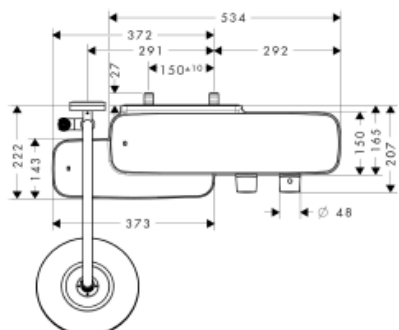

Technical Informations:

- ① Hand shower
- ② overhead shower

REMINDER: Pipe flushing must be done before faucets are installed. Failure to do so voids the warranty.
Do not use cleaners containing abrasive cleansers, ammonia, bleach, acids, waxes, alcohol, solvents or other products not recommended for chrome.
All information is for reference only, installation shall always be based on the actual product delivered.