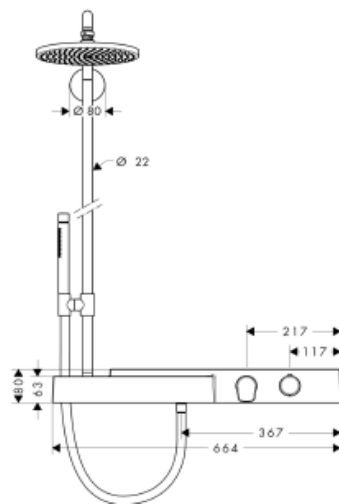

Technical Informations:

- ① Hand shower
- ② overhead shower

REMINDER: Pipe flushing must be done before faucets are installed. Failure to do so voids the warranty.
Do not use cleaners containing abrasive cleansers, ammonia, bleach, acids, waxes, alcohol, solvents or other products not recommended for chrome.
All information is for reference only, installation shall always be based on the actual product delivered.