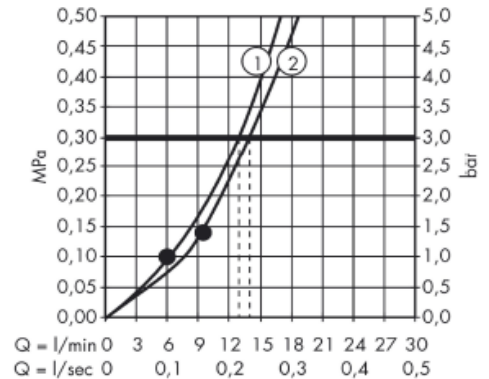

Technical Informations:

- ① Hand shower
- ② overhead shower

REMINDER: Pipe flushing must be done before faucets are installed. Failure to do so voids the warranty.
Do not use cleaners containing abrasive cleansers, ammonia, bleach, acids, waxes, alcohol, solvents or other products not recommended for chrome.
All information is for reference only, installation shall always be based on the actual product delivered.