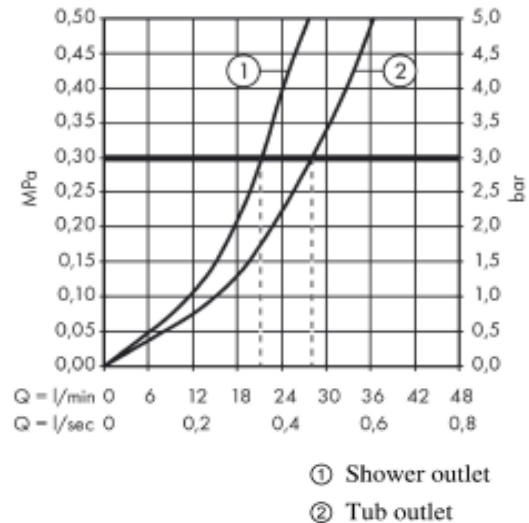

SPECIFICATION SHEET - fittings

BRAND:	AXOR®	Product Photo:
ORIGIN:	Germany	
SERIES:	Bouroullec	
PRODUCT DESCRIPTION:	Finish set for bath/shower	
MODEL No.	19421.000	
FINISH/COLOUR:	Chrome-plated	
DIMENSIONS:	170mm x 170mm	
OPTIONAL MATCHING PARTS:		

Technical Informations:

REMINDER:	Pipe flushing must be done before faucets are installed. Failure to do so voids the warranty.
	Do not use cleaners containing abrasive cleansers, ammonia, bleach, acids, waxes, alcohol, solvents or other products not recommended for chrome.
	All information is for reference only, installation shall always be based on the actual product delivered.