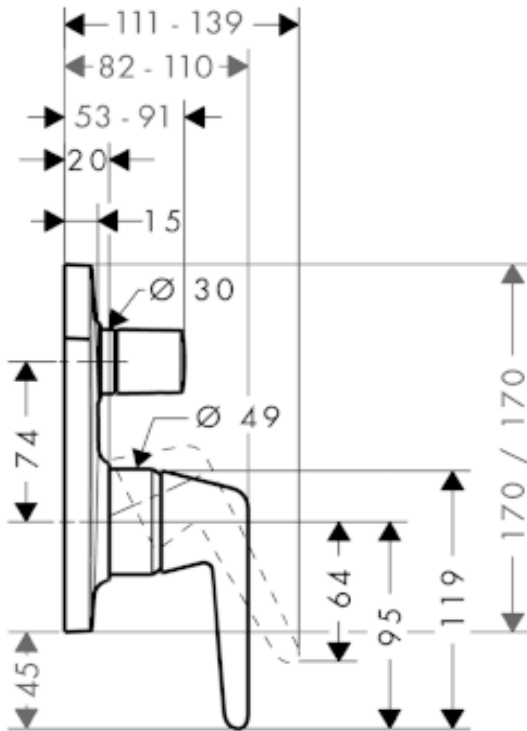

SPECIFICATION SHEET - fittings

BRAND:	AXOR®	Product Photo:
ORIGIN:	Germany	
SERIES:	Bouroullec	
PRODUCT DESCRIPTION:	Finish set for bath/shower	
MODEL No.	19421.000	
FINISH/COLOUR:	Chrome-plated	
DIMENSIONS:	170mm x 170mm	
OPTIONAL MATCHING PARTS:		

Technical Informations:

REMINDER:	Pipe flushing must be done before faucets are installed. Failure to do so voids the warranty.
	Do not use cleaners containing abrasive cleansers, ammonia, bleach, acids, waxes, alcohol, solvents or other products not recommended for chrome.
	All information is for reference only, installation shall always be based on the actual product delivered.