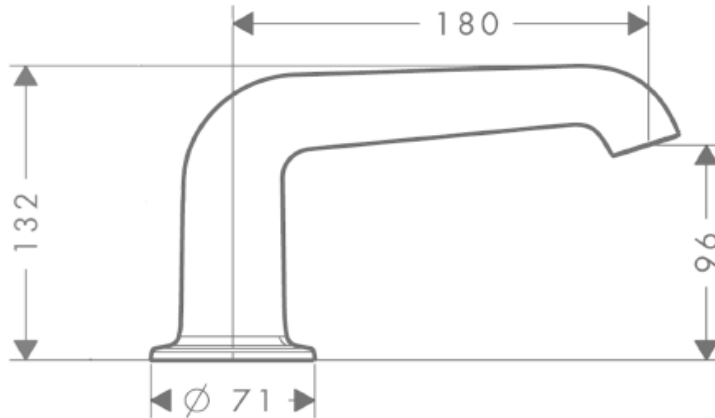

SPECIFICATION SHEET - fittings

BRAND:	AXOR®	Product Photo:
ORIGIN:	Germany	
SERIES:	Bouroullec	
PRODUCT DESCRIPTION:	Rim mounted bath spout • flow rate: 21 l/min • spray type: normal spray	
MODEL No.	19417.000	
FINISH/COLOUR:	Chrome-plated	
DIMENSIONS:	132mm height 180mm spout projection	
OPTIONAL MATCHING PARTS:	2x angle valve 1/2"x10mm	

Technical Informations:

REMINDER:	Pipe flushing must be done before faucets are installed. Failure to do so voids the warranty.
	Do not use cleaners containing abrasive cleansers, ammonia, bleach, acids, waxes, alcohol, solvents or other products not recommended for chrome.
	All information is for reference only, installation shall always be based on the actual product delivered.