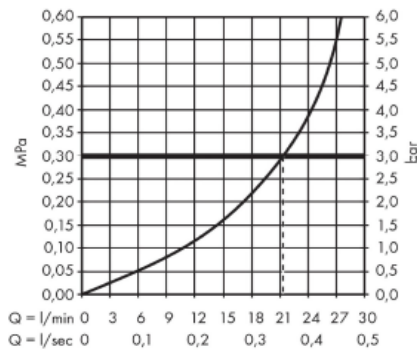

SPECIFICATION SHEET - fittings

BRAND:	AXOR®	Product Photo:
ORIGIN:	Germany	
SERIES:	Bouroullec	
PRODUCT DESCRIPTION:	Rim mounted bath spout • flow rate: 21 l/min • spray type: normal spray	
MODEL No.	19417.000	
FINISH/COLOUR:	Chrome-plated	
DIMENSIONS:	132mm height 180mm spout projection	
OPTIONAL MATCHING PARTS:	2x angle valve 1/2"x10mm	

Technical Informations:

REMINDER:	Pipe flushing must be done before faucets are installed. Failure to do so voids the warranty.
	Do not use cleaners containing abrasive cleansers, ammonia, bleach, acids, waxes, alcohol, solvents or other products not recommended for chrome.
	All information is for reference only, installation shall always be based on the actual product delivered.