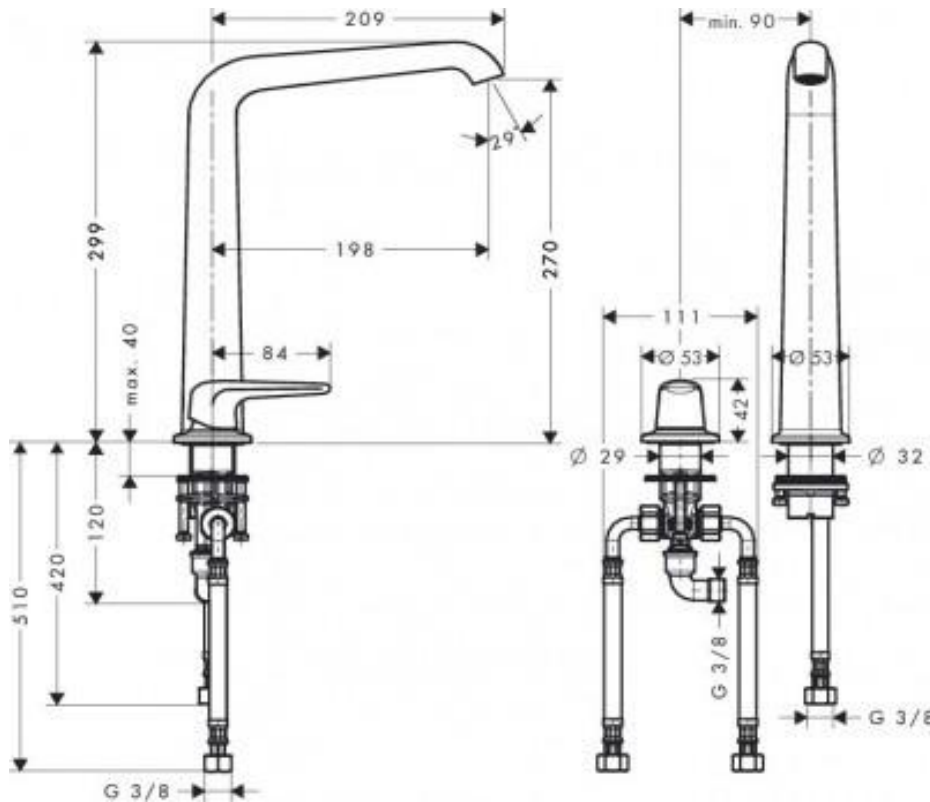

Technical Informations:

REMINDER:	Pipe flushing must be done before faucets are installed. Failure to do so voids the warranty.
	Do not use cleaners containing abrasive cleansers, ammonia, bleach, acids, waxes, alcohol, solvents or other products not recommended for chrome.
	All information is for reference only, installation shall always be based on the actual product delivered.