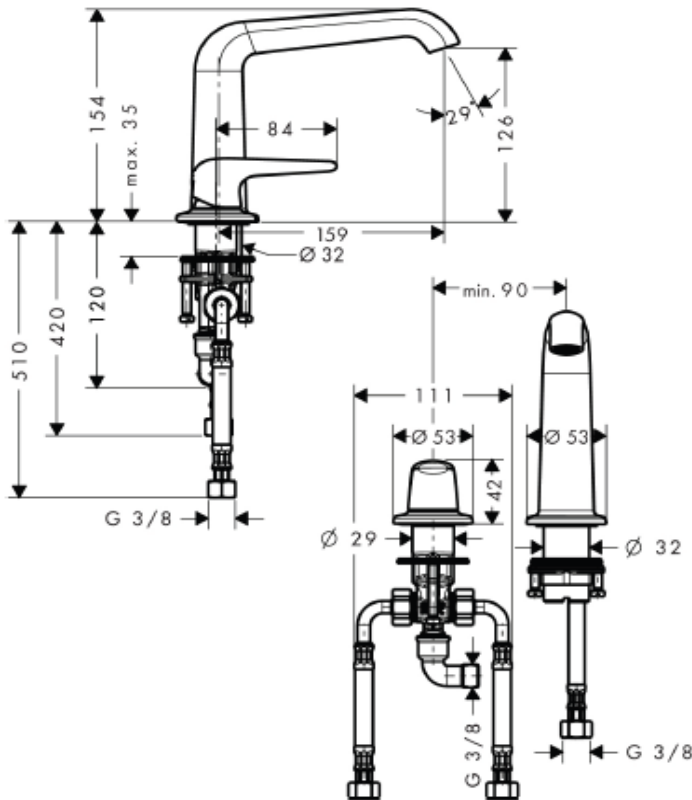

Technical Informations:

- ① with flow limiter
- ② without flow limiter

REMINDER:	Pipe flushing must be done before faucets are installed. Failure to do so voids the warranty.
	Do not use cleaners containing abrasive cleansers, ammonia, bleach, acids, waxes, alcohol, solvents or other products not recommended for chrome.
	All information is for reference only, installation shall always be based on the actual product delivered.