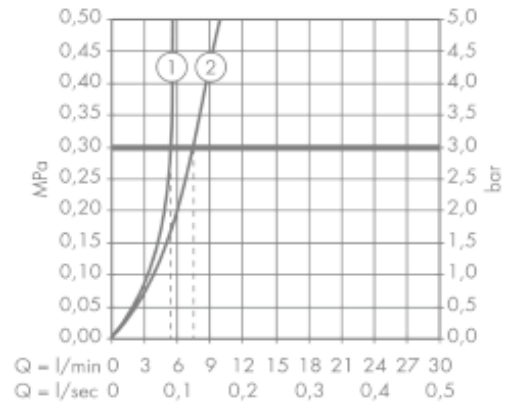

Technical Informations:

- ① with flow limiter
- ② without flow limiter

REMINDER:	Pipe flushing must be done before faucets are installed. Failure to do so voids the warranty.
	Do not use cleaners containing abrasive cleansers, ammonia, bleach, acids, waxes, alcohol, solvents or other products not recommended for chrome.
	All information is for reference only, installation shall always be based on the actual product delivered.