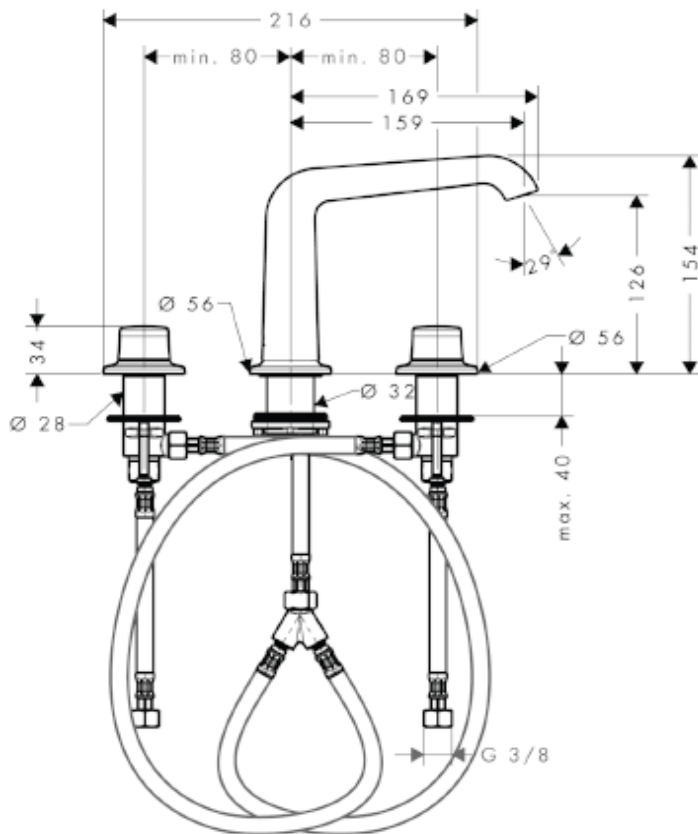

Technical Informations:

REMINDER: Pipe flushing must be done before faucets are installed. Failure to do so voids the warranty.
Do not use cleaners containing abrasive cleansers, ammonia, bleach, acids, waxes, alcohol, solvents or other products not recommended for chrome.
All information is for reference only, installation shall always be based on the actual product delivered.