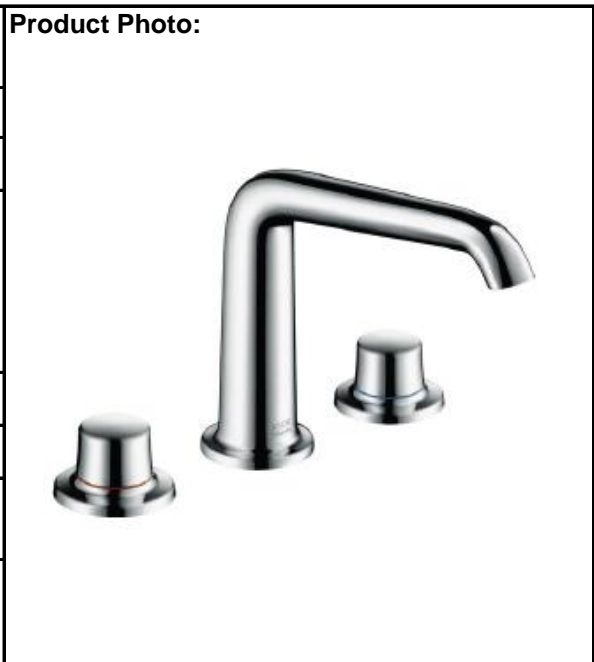

## SPECIFICATION SHEET - fittings

<b>BRAND:</b>	<b>AXOR®</b>
<b>ORIGIN:</b>	Germany
<b>SERIES:</b>	<b>Bouroullec</b>
<b>PRODUCT DESCRIPTION:</b>	3hole basin mixer 155mm spout • without pop-up • flow rate: 5 l/min
<b>MODEL No.</b>	19141.000
<b>FINISH/COLOUR:</b>	Chrome-plated
<b>DIMENSIONS:</b>	169mm L x 216mm W x 154mm H 159mm spout projection
<b>OPTIONAL MATCHING PARTS:</b>	2x angle valve 1/2"x10mm 1x basin waste trap 1 1/4" pop-up waste set G 1 1/4"