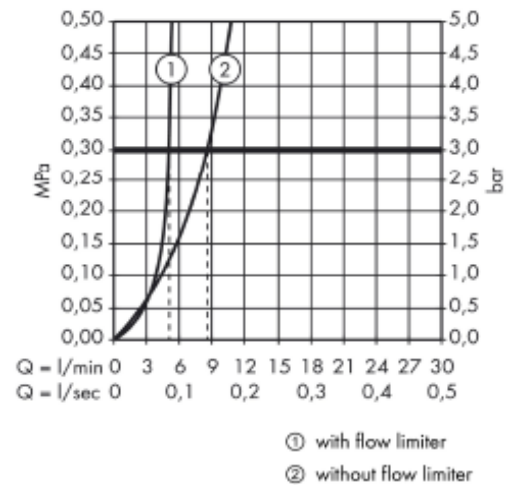

Technical Informations:

REMINDER: Pipe flushing must be done before faucets are installed. Failure to do so voids the warranty.
Do not use cleaners containing abrasive cleansers, ammonia, bleach, acids, waxes, alcohol, solvents or other products not recommended for chrome.
All information is for reference only, installation shall always be based on the actual product delivered.