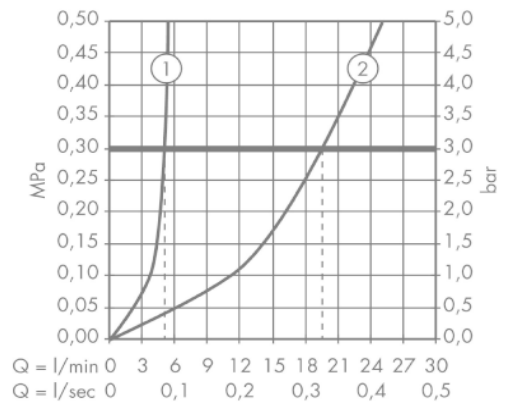

Technical Informations:

- ① with flow limiter
- ② without flow limiter

REMINDER:	Pipe flushing must be done before faucets are installed. Failure to do so voids the warranty.
	Do not use cleaners containing abrasive cleansers, ammonia, bleach, acids, waxes, alcohol, solvents or other products not recommended for chrome.
	All information is for reference only, installation shall always be based on the actual product delivered.