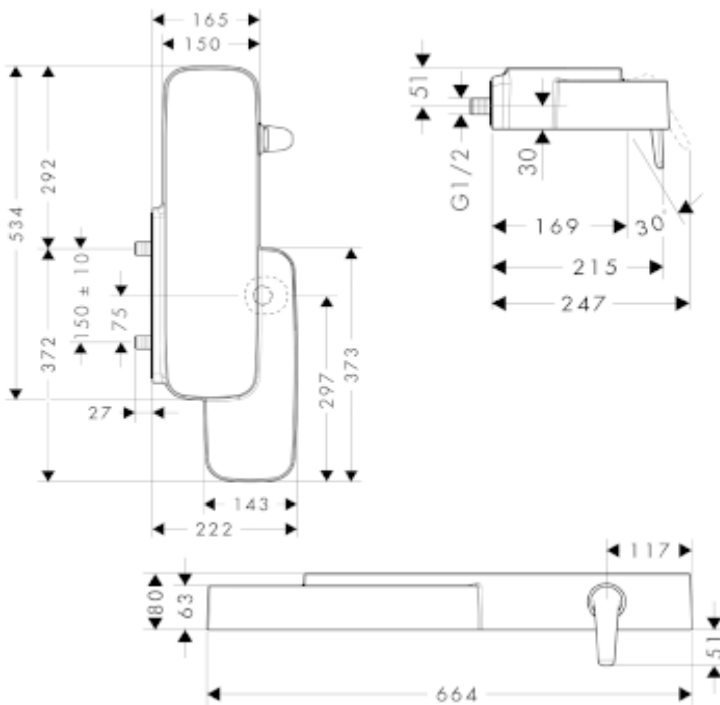

Technical Informations:

- ① with flow limiter
- ② without flow limiter

REMINDER:	Pipe flushing must be done before faucets are installed. Failure to do so voids the warranty.
	Do not use cleaners containing abrasive cleansers, ammonia, bleach, acids, waxes, alcohol, solvents or other products not recommended for chrome.
	All information is for reference only, installation shall always be based on the actual product delivered.