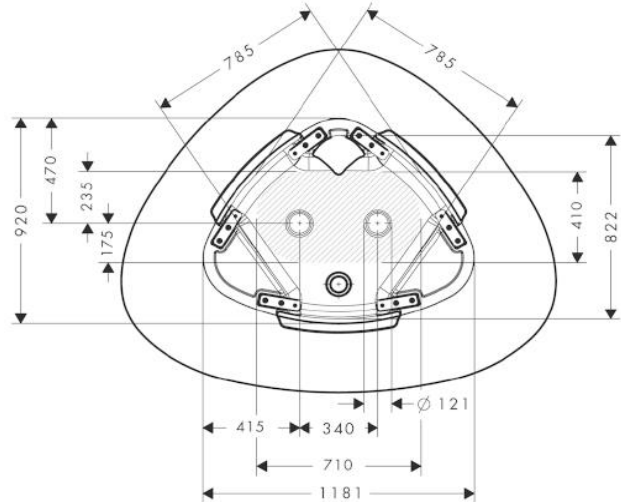

SPECIFICATION SHEET - bathtubs

BRAND:	AXOR®	Product Photo:
ORIGIN:	Germany	
SERIES:	Massaud	
PRODUCT DESCRIPTION:	Free standing bathtub sandwich material with polyester gel coat surface with push open waste & overflow	
MODEL No.	18950.000	
FINISH/COLOUR:	Chrome-plated	
DIMENSIONS:	1536mm x 1891mm x 620mm H	
OPTIONAL MATCHING PARTS:		

Technical Informations:

REMINDER:	Do not use cleaners containing abrasive cleansers, ammonia, bleach, acids, waxes, alcohol, solvents or other products not recommended for chrome.
	All information is for reference only, installation shall always be based on the actual product delivered.