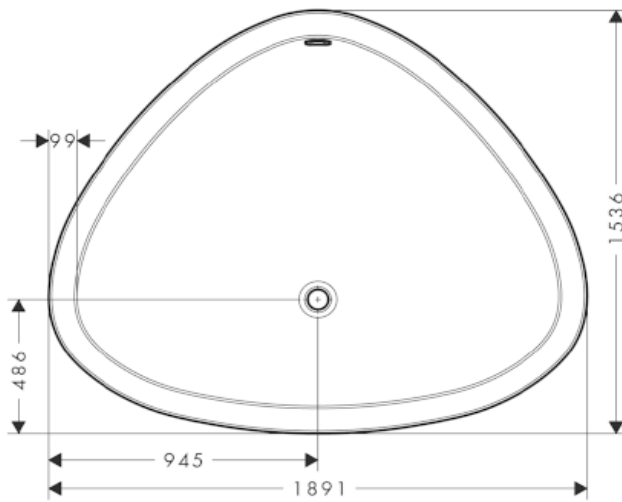

SPECIFICATION SHEET - bathtubs

BRAND:	AXOR®	Product Photo:
ORIGIN:	Germany	
SERIES:	Massaud	
PRODUCT DESCRIPTION:	Free standing bathtub sandwich material with polyester gel coat surface with push open waste & overflow	
MODEL No.	18950.000	
FINISH/COLOUR:	Chrome-plated	
DIMENSIONS:	1536mm x 1891mm x 620mm H	
OPTIONAL MATCHING PARTS:		

Technical Informations:

REMINDER:	Do not use cleaners containing abrasive cleansers, ammonia, bleach, acids, waxes, alcohol, solvents or other products not recommended for chrome.
	All information is for reference only, installation shall always be based on the actual product delivered.