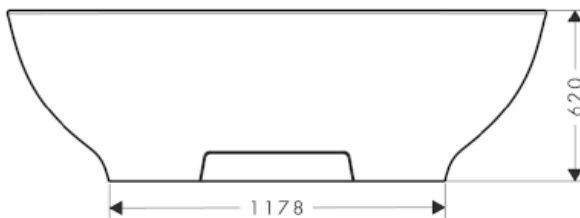

SPECIFICATION SHEET - bathtubs

BRAND:	AXOR®	Product Photo:
ORIGIN:	Germany	
SERIES:	Massaud	
PRODUCT DESCRIPTION:	Free standing bathtub sandwich material with polyester gel coat surface with push open waste & overflow	
MODEL No.	18950.000	
FINISH/COLOUR:	Chrome-plated	
DIMENSIONS:	1536mm x 1891mm x 620mm H	
OPTIONAL MATCHING PARTS:		

Technical Informations:

REMINDER:	Do not use cleaners containing abrasive cleansers, ammonia, bleach, acids, waxes, alcohol, solvents or other products not recommended for chrome.
	All information is for reference only, installation shall always be based on the actual product delivered.