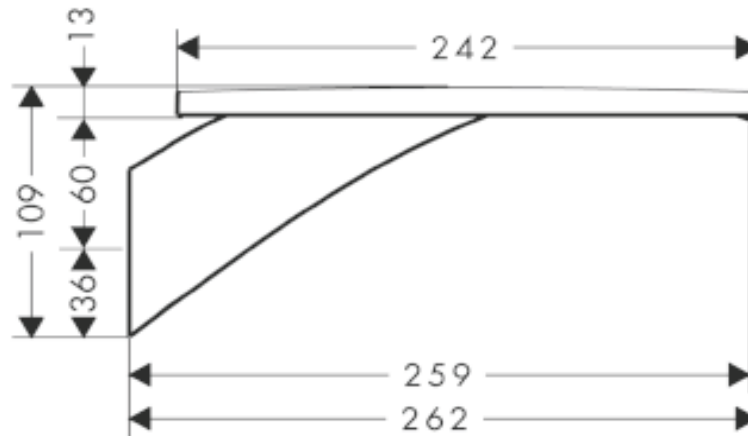

SPECIFICATION SHEET - fittings

BRAND:	AXOR®	Product Photo:
ORIGIN:	Germany	
SERIES:	Massaud	
PRODUCT DESCRIPTION:	Bath spout • flow rate: 24 l/min	
MODEL No.	18473.000	
FINISH/COLOUR:	Chrome-plated	
DIMENSIONS:	262mm L x 109mm H 259mm spout projection	
OPTIONAL MATCHING PARTS:		

Technical Informations:

REMINDER:	Pipe flushing must be done before faucets are installed. Failure to do so voids the warranty. Do not use cleaners containing abrasive cleansers, ammonia, bleach, acids, waxes, alcohol, solvents or other products not recommended for chrome. All information is for reference only, installation shall always be based on the actual product delivered.