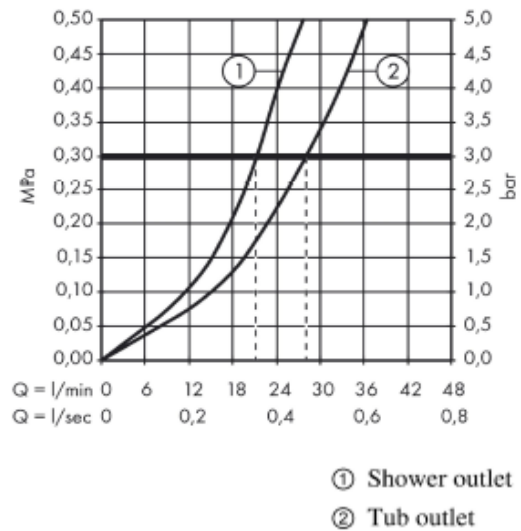

Technical Informations:

REMINDER:	Pipe flushing must be done before faucets are installed. Failure to do so voids the warranty.
	Do not use cleaners containing abrasive cleansers, ammonia, bleach, acids, waxes, alcohol, solvents or other products not recommended for chrome.
	All information is for reference only, installation shall always be based on the actual product delivered.