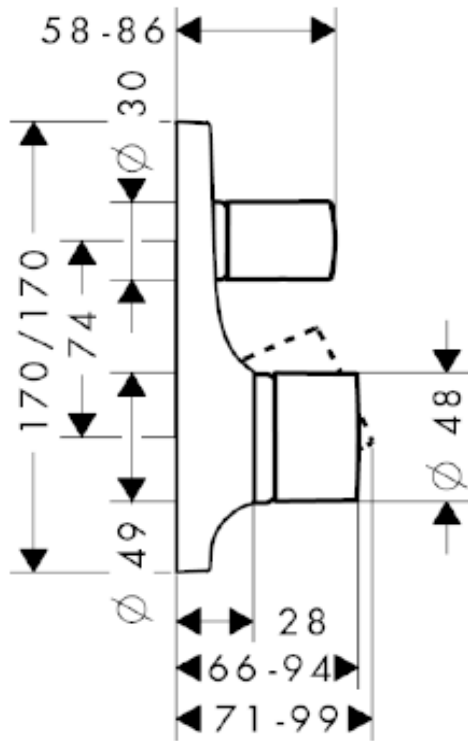

Technical Informations:

REMINDER:	Pipe flushing must be done before faucets are installed. Failure to do so voids the warranty.
	Do not use cleaners containing abrasive cleansers, ammonia, bleach, acids, waxes, alcohol, solvents or other products not recommended for chrome.
	All information is for reference only, installation shall always be based on the actual product delivered.