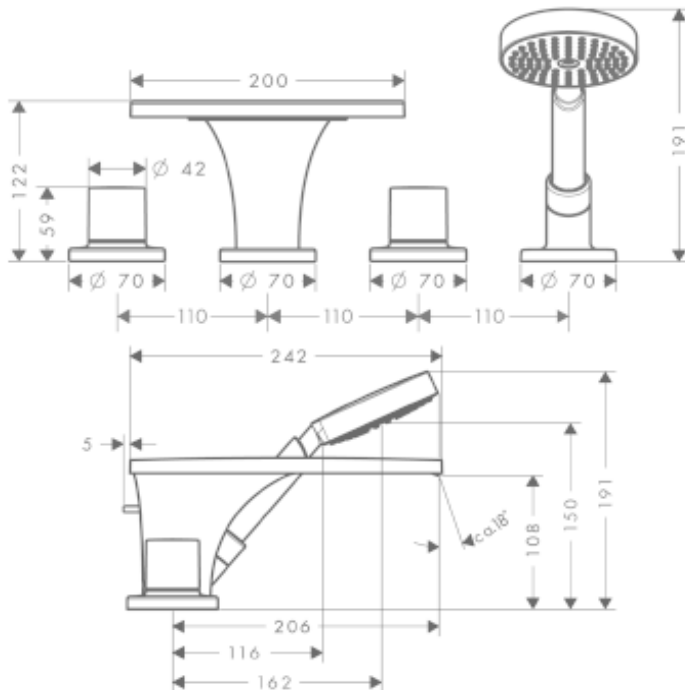

SPECIFICATION SHEET - fittings

BRAND:	AXOR[®]	Product Photo: 
ORIGIN:	Germany	
SERIES:	Massaud	
PRODUCT DESCRIPTION:	Finish set for 14445.180 4-hole tile mounted bath mixer • flow rate: 18 l/min	
MODEL No.	18453.000	
FINISH/COLOUR:	Chrome-plated	
DIMENSIONS:	206mm spout projection	
OPTIONAL MATCHING PARTS:		

Technical Informations:

- ① Rate of flow handshower
- ② Bath Spout

REMINDER:	Pipe flushing must be done before faucets are installed. Failure to do so voids the warranty.
	Do not use cleaners containing abrasive cleansers, ammonia, bleach, acids, waxes, alcohol, solvents or other products not recommended for chrome.
	All information is for reference only, installation shall always be based on the actual product delivered.