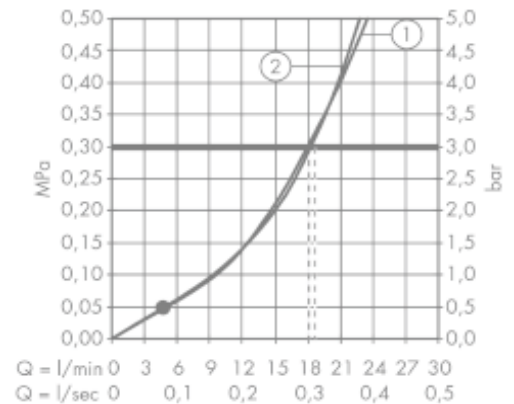

SPECIFICATION SHEET - fittings

BRAND:	AXOR®	Product Photo:
ORIGIN:	Germany	
SERIES:	Massaud	
PRODUCT DESCRIPTION:	Finish set for 14445.180 4-hole tile mounted bath mixer • flow rate: 18 l/min	
MODEL No.	18453.000	
FINISH/COLOUR:	Chrome-plated	
DIMENSIONS:	206mm spout projection	
OPTIONAL MATCHING PARTS:		

Technical Informations:

- ① Rate of flow handshower
- ② Bath Spout

REMINDER:	Pipe flushing must be done before faucets are installed. Failure to do so voids the warranty.
	Do not use cleaners containing abrasive cleansers, ammonia, bleach, acids, waxes, alcohol, solvents or other products not recommended for chrome.
	All information is for reference only, installation shall always be based on the actual product delivered.