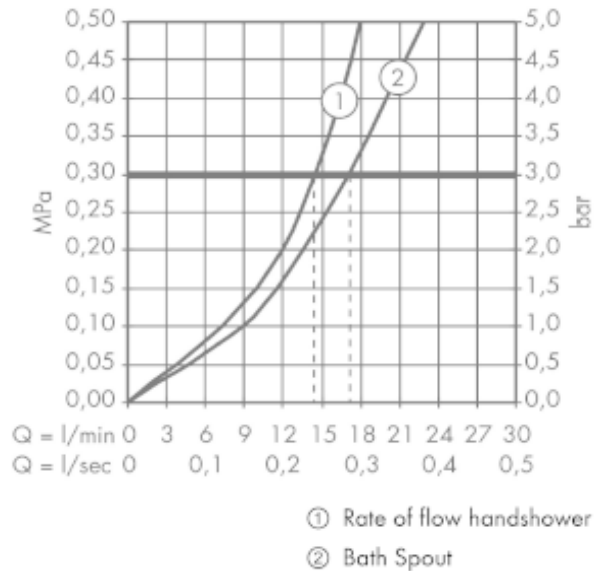

Technical Informations:

REMINDER: Pipe flushing must be done before faucets are installed. Failure to do so voids the warranty.
Do not use cleaners containing abrasive cleansers, ammonia, bleach, acids, waxes, alcohol, solvents or other products not recommended for chrome.
All information is for reference only, installation shall always be based on the actual product delivered.