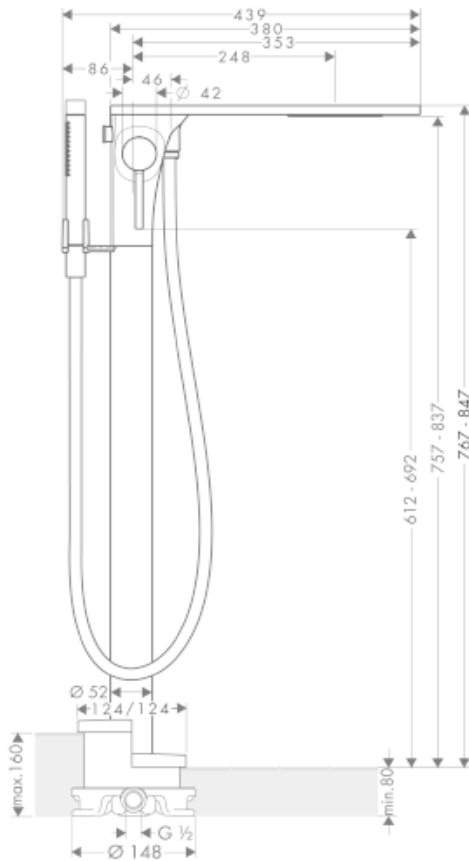

Technical Informations:

REMINDER: Pipe flushing must be done before faucets are installed. Failure to do so voids the warranty.
Do not use cleaners containing abrasive cleansers, ammonia, bleach, acids, waxes, alcohol, solvents or other products not recommended for chrome.
All information is for reference only, installation shall always be based on the actual product delivered.