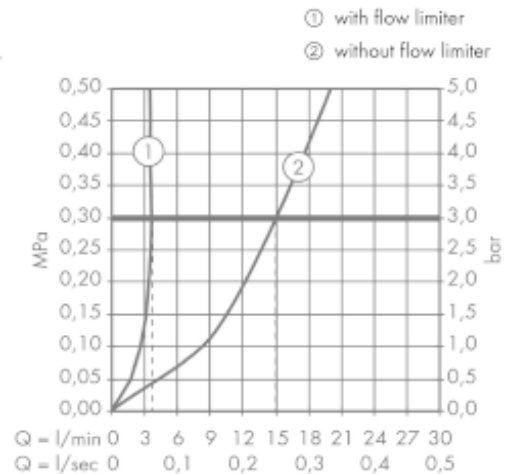

SPECIFICATION SHEET - fittings

BRAND:	AXOR®	Product Photo:
ORIGIN:	Germany	
SERIES:	Massaud	
PRODUCT DESCRIPTION:	Washbowl mixer without pop-up • ComfortZone 220 • flow rate: 4 l/min	
MODEL No.	18020.000	
FINISH/COLOUR:	Chrome-plated	
DIMENSIONS:	320mm L x 231mm H 200mm spout projection	
OPTIONAL MATCHING PARTS:	2x angle valve 1/2"x10mm 1x basin waste trap 1 1/4" pop-up waste set G 1 1/4"	

Technical Informations:

REMINDER:	Pipe flushing must be done before faucets are installed. Failure to do so voids the warranty.
	Do not use cleaners containing abrasive cleansers, ammonia, bleach, acids, waxes, alcohol, solvents or other products not recommended for chrome.
	All information is for reference only, installation shall always be based on the actual product delivered.