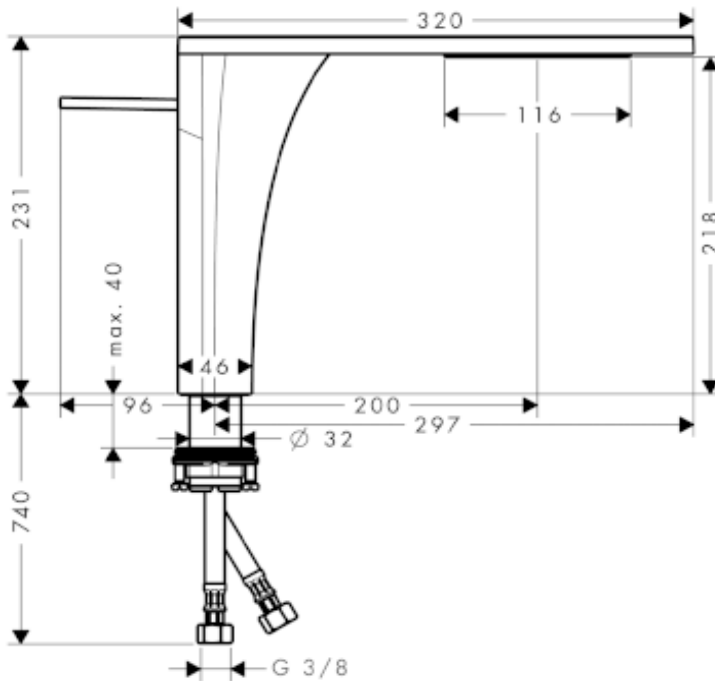

SPECIFICATION SHEET - fittings

BRAND:	AXOR®	Product Photo:
ORIGIN:	Germany	
SERIES:	Massaud	
PRODUCT DESCRIPTION:	Washbowl mixer without pop-up • ComfortZone 220 • flow rate: 4 l/min	
MODEL No.	18020.000	
FINISH/COLOUR:	Chrome-plated	
DIMENSIONS:	320mm L x 231mm H 200mm spout projection	
OPTIONAL MATCHING PARTS:	2x angle valve 1/2"x10mm 1x basin waste trap 1 1/4" pop-up waste set G 1 1/4"	

Technical Informations:

REMINDER:	Pipe flushing must be done before faucets are installed. Failure to do so voids the warranty.
	Do not use cleaners containing abrasive cleansers, ammonia, bleach, acids, waxes, alcohol, solvents or other products not recommended for chrome.
	All information is for reference only, installation shall always be based on the actual product delivered.