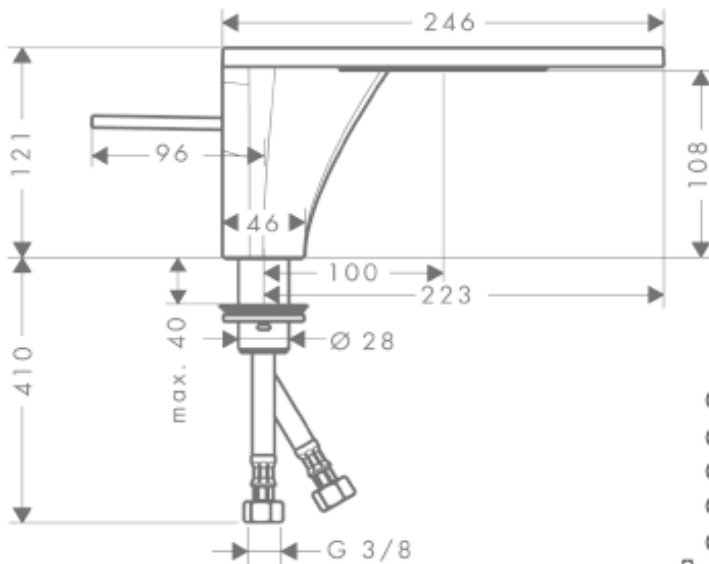

SPECIFICATION SHEET - fittings

BRAND:	AXOR®	Product Photo:
ORIGIN:	Germany	
SERIES:	Massaud	
PRODUCT DESCRIPTION:	Basin mixer without pop-up • ComfortZone 110 • flow rate: 4 l/min	
MODEL No.	18010.000	
FINISH/COLOUR:	Chrome-plated	
DIMENSIONS:	246mm L x 121mm H 100mm spout projection	
OPTIONAL MATCHING PARTS:	2x angle valve ½"x10mm 1x basin waste trap 1¼" pop-up waste set G 1¼"	

Technical Informations:

REMINDER:	Pipe flushing must be done before faucets are installed. Failure to do so voids the warranty.
	Do not use cleaners containing abrasive cleansers, ammonia, bleach, acids, waxes, alcohol, solvents or other products not recommended for chrome.
	All information is for reference only, installation shall always be based on the actual product delivered.