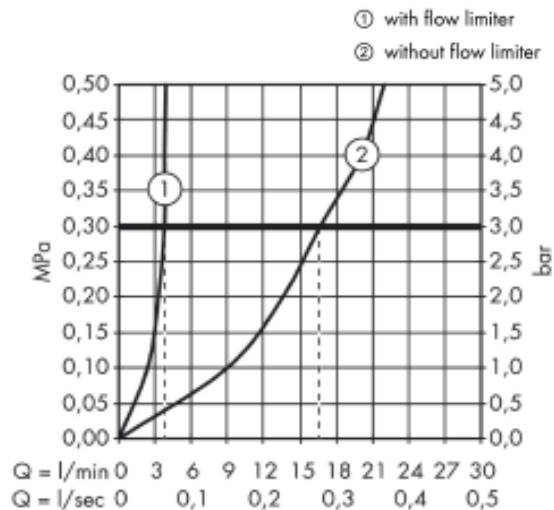

SPECIFICATION SHEET - fittings

BRAND:	AXOR®	Product Photo:
ORIGIN:	Germany	
SERIES:	Massaud	
PRODUCT DESCRIPTION:	Basin mixer without pop-up • ComfortZone 110 • flow rate: 4 l/min	
MODEL No.	18010.000	
FINISH/COLOUR:	Chrome-plated	
DIMENSIONS:	246mm L x 121mm H 100mm spout projection	
OPTIONAL MATCHING PARTS:	2x angle valve ½"x10mm 1x basin waste trap 1¼" pop-up waste set G 1¼"	

Technical Informations:

REMINDER:	Pipe flushing must be done before faucets are installed. Failure to do so voids the warranty.
	Do not use cleaners containing abrasive cleansers, ammonia, bleach, acids, waxes, alcohol, solvents or other products not recommended for chrome.
	All information is for reference only, installation shall always be based on the actual product delivered.