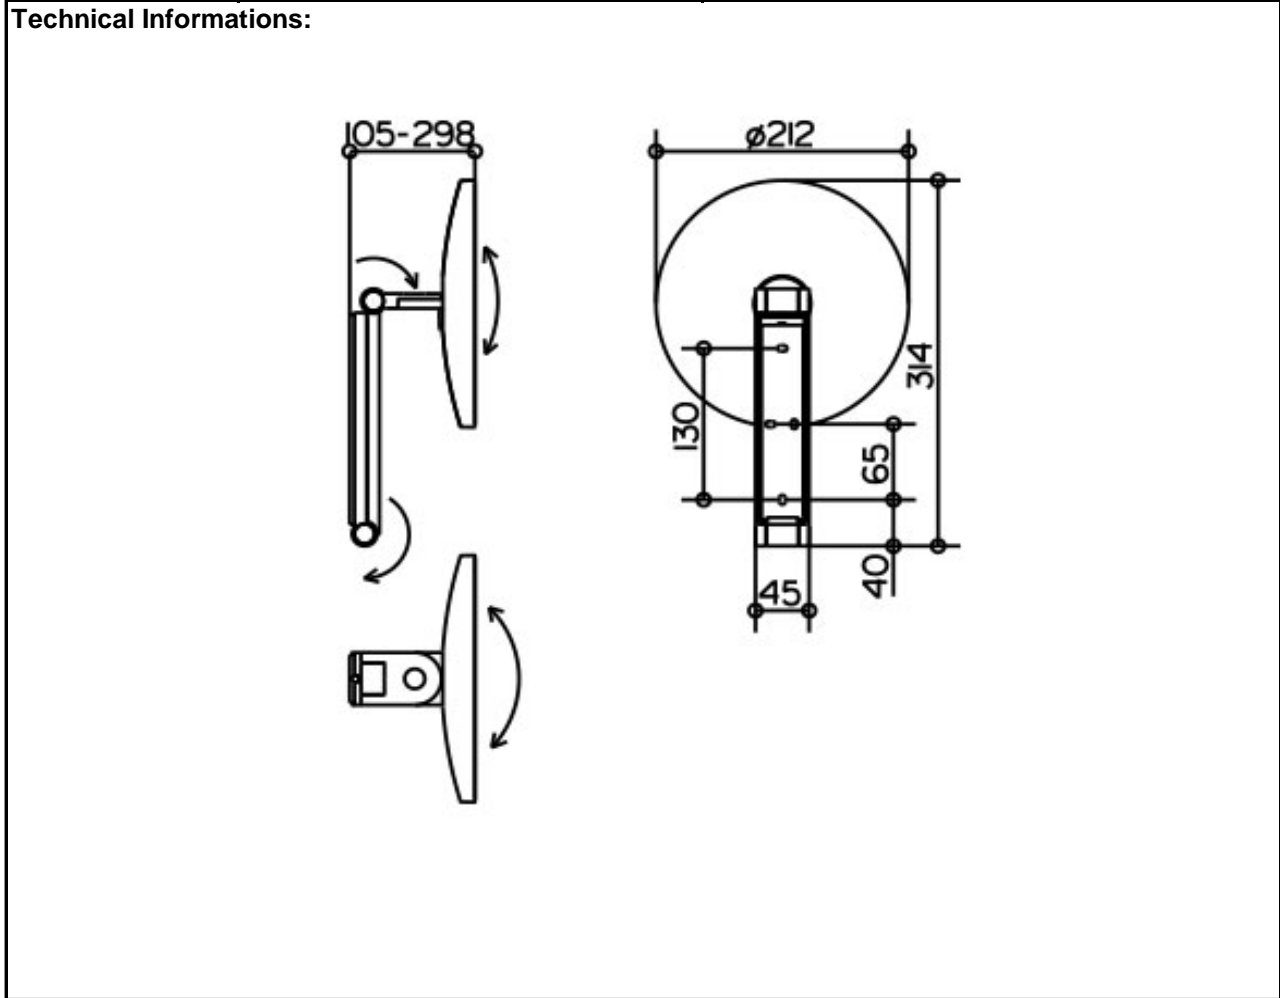

SPECIFICATION SHEET - bathroom accessories

BRAND:	KEUCO	Product Photo: 
ORIGIN:	Germany	
SERIES:	iLook_move	
PRODUCT DESCRIPTION:	Cosmetic mirror 212mm 5x magnification Non-illuminated Pivot rail adjustable in 3 dimensions	
MODEL No.	17612 010000	
FINISH/COLOUR:	Chrome-plated	
DIMENSIONS:	Ø212mm x 314mm H	
OPTIONAL MATCHING PARTS:		