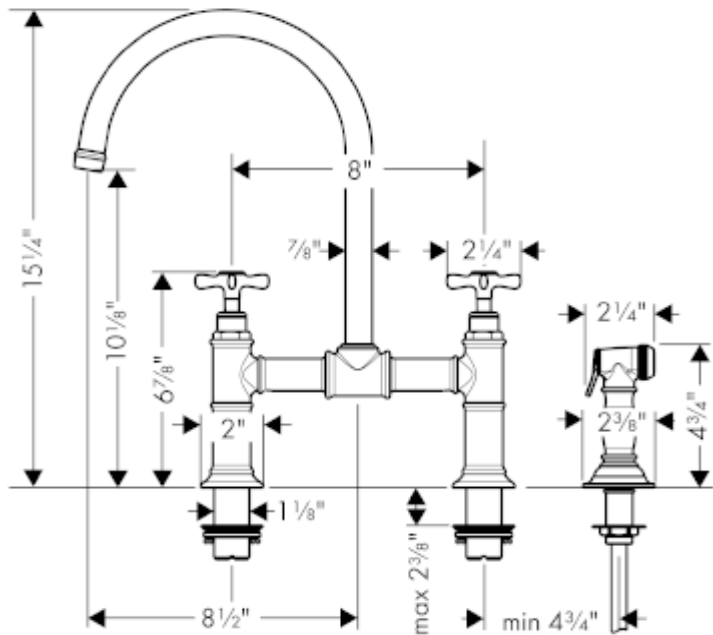

SPECIFICATION SHEET - fittings

BRAND:	hansgrohe	Product Photo: 
ORIGIN:	Germany	
SERIES:	Sink Mixers	
PRODUCT DESCRIPTION:	Allegra Montreux Bridge 2-handle kitchen mixer with extractable spray, with pillar union for deck-mounted, lever handles <ul style="list-style-type: none"> Flow rate: 10 l./min. at 3 bar Flow pressure; 1~5 bar (15~70 psi) 	
MODEL No.	16818 001	
FINISH/COLOUR:	Chrome-plated	
DIMENSIONS:		
OPTIONAL MATCHING PARTS:	2x angle valve 1/2"x3/8"	

Technical Informations: Suitable for continous flow water heater

REMINDER: Pipe flushing must be done before faucets are installed. Failure to do so voids the warranty.
 Do not use cleaners containing abrasive cleansers, ammonia, bleach, acids, waxes, alcohol, solvents or other products not recommended for chrome.
 All information is for reference only, installation shall always be based on the actual product delivered.