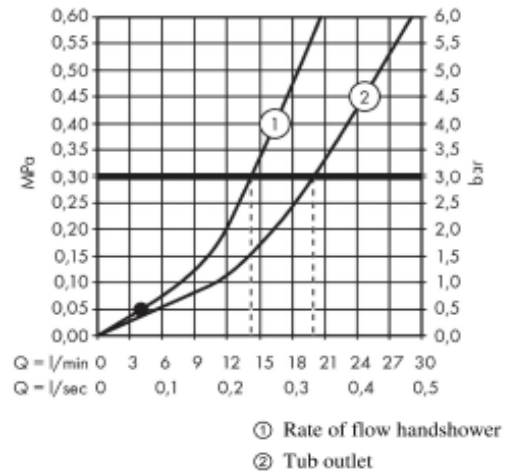

Technical Informations:

REMINDER: Pipe flushing must be done before faucets are installed. Failure to do so voids the warranty.
Do not use cleaners containing abrasive cleansers, ammonia, bleach, acids, waxes, alcohol, solvents or other products not recommended for chrome.
All information is for reference only, installation shall always be based on the actual product delivered.