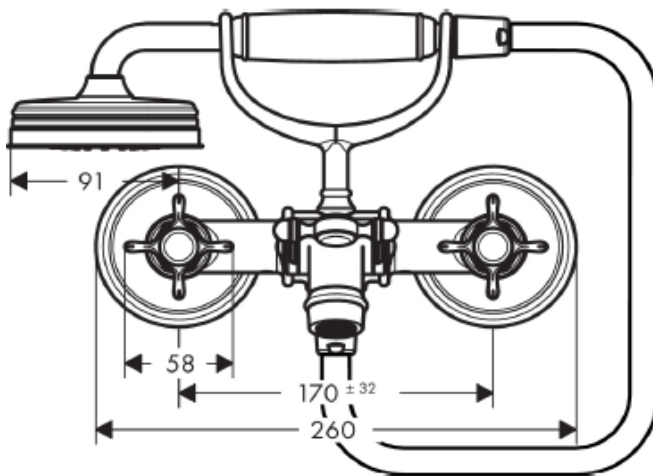

Technical Informations:

REMINDER: Pipe flushing must be done before faucets are installed. Failure to do so voids the warranty.
Do not use cleaners containing abrasive cleansers, ammonia, bleach, acids, waxes, alcohol, solvents or other products not recommended for chrome.
All information is for reference only, installation shall always be based on the actual product delivered.