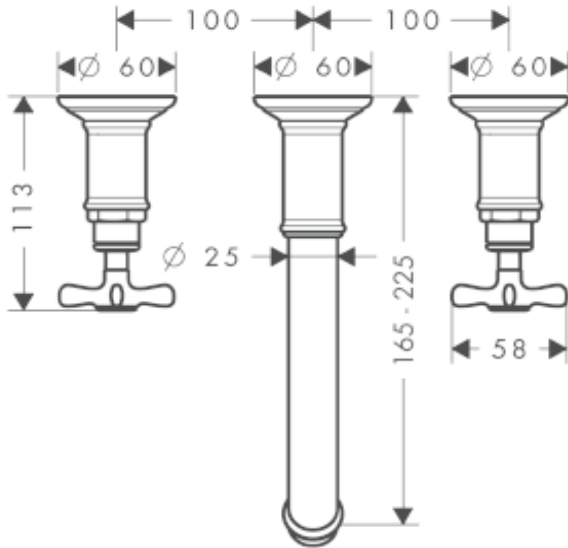

Technical Informations:

REMINDER:	Pipe flushing must be done before faucets are installed. Failure to do so voids the warranty.
	Do not use cleaners containing abrasive cleansers, ammonia, bleach, acids, waxes, alcohol, solvents or other products not recommended for chrome.
	All information is for reference only, installation shall always be based on the actual product delivered.