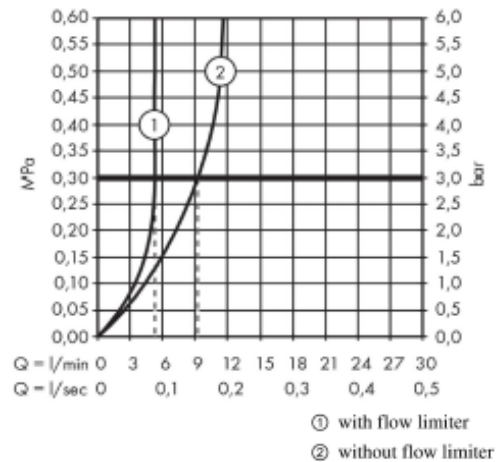

Technical Informations:

REMINDER:	Pipe flushing must be done before faucets are installed. Failure to do so voids the warranty.
	Do not use cleaners containing abrasive cleansers, ammonia, bleach, acids, waxes, alcohol, solvents or other products not recommended for chrome.
	All information is for reference only, installation shall always be based on the actual product delivered.