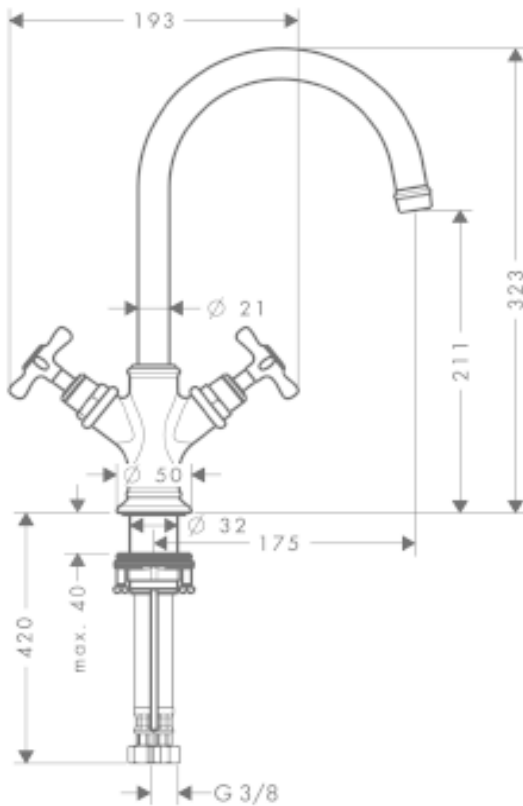

Technical Informations:

REMINDER:	Pipe flushing must be done before faucets are installed. Failure to do so voids the warranty.
	Do not use cleaners containing abrasive cleansers, ammonia, bleach, acids, waxes, alcohol, solvents or other products not recommended for chrome.
	All information is for reference only, installation shall always be based on the actual product delivered.