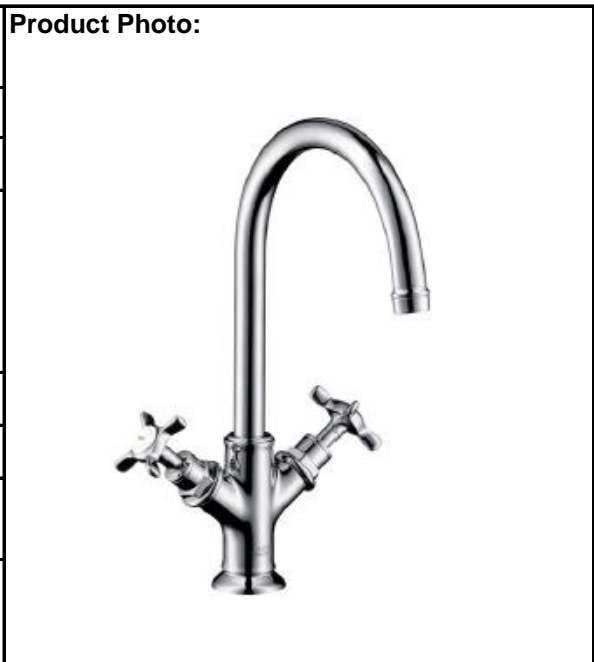

SPECIFICATION SHEET - fittings

BRAND:	AXOR®
ORIGIN:	Germany
SERIES:	Montreux
PRODUCT DESCRIPTION:	2handed basin mixer high spout • with pop-up waste set G 1 ¼" • ComfortZone 210 • flow rate: 5 l/min
MODEL No.	16502.000
FINISH/COLOUR:	Chrome-plated
DIMENSIONS:	323mm Height 175mm spout projection
OPTIONAL MATCHING PARTS:	2x angle valve ½"x10mm 1x basin waste trap 1¼"