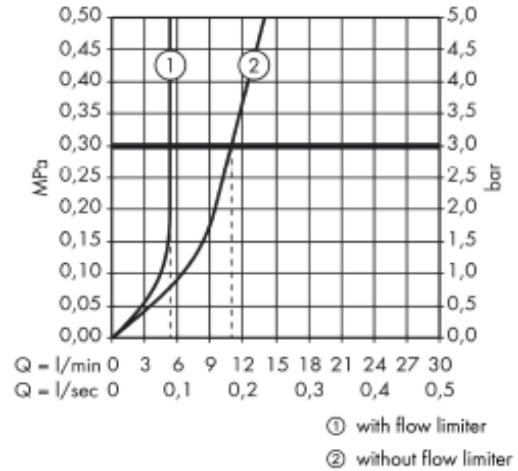

Technical Informations:

REMINDER:	Pipe flushing must be done before faucets are installed. Failure to do so voids the warranty.
	Do not use cleaners containing abrasive cleansers, ammonia, bleach, acids, waxes, alcohol, solvents or other products not recommended for chrome.
	All information is for reference only, installation shall always be based on the actual product delivered.