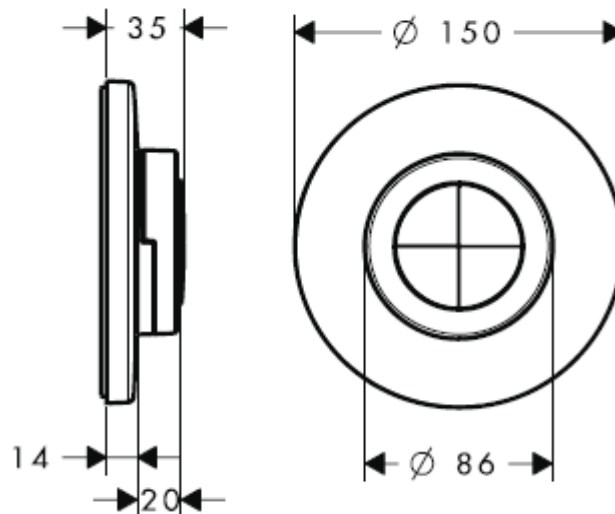

SPECIFICATION SHEET - fittings

BRAND:	hansgrohe	Product Photo:
ORIGIN:	Germany	
SERIES:		
PRODUCT DESCRIPTION:	Finish set for iControl Mobile without light, electronic shut-off & diverter	
MODEL No.	15943 000	
FINISH/COLOUR:	Chrome-plated	
DIMENSIONS:	Ø150mm	
OPTIONAL MATCHING PARTS:	15941180 basic set for iControl Mobile	

Technical Informations: Suitable for continous flow water heater

REMINDER:	Pipe flushing must be done before faucets are installed. Failure to do so voids the warranty.
	Do not use cleaners containing abrasive cleansers, ammonia, bleach, acids, waxes, alcohol, solvents or other products not recommended for chrome.
	All information is for reference only, installation shall always be based on the actual product delivered.