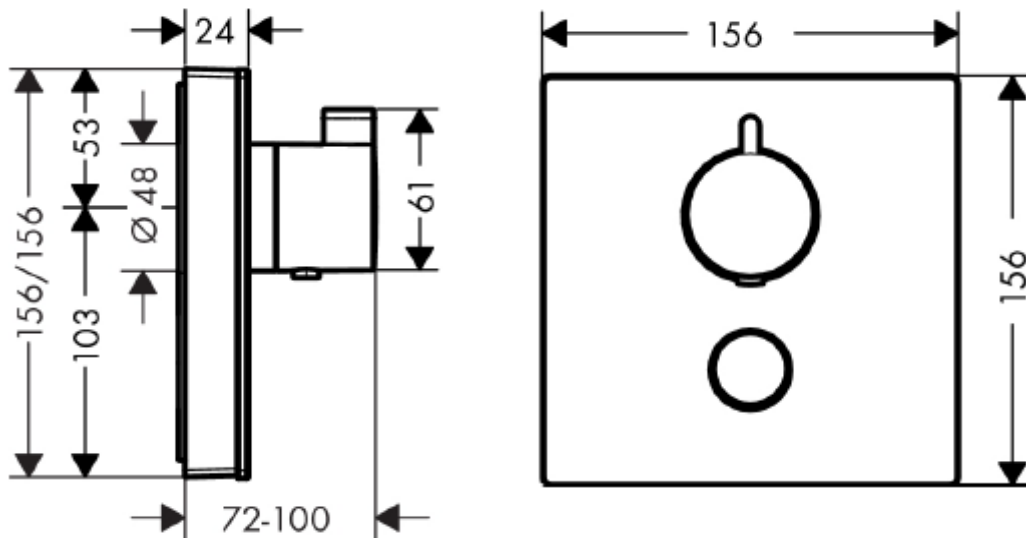

SPECIFICATION SHEET - fittings

BRAND:	hansgrohe	Product Photo:
ORIGIN:	Germany	
SERIES:	Overhead Showers	
PRODUCT DESCRIPTION:	ShowerSelect glass thermostatic mixer highflow for concealed installation for 1 outlet and additional outlet, 1 bottom function & 1 add'l • Flow pressure: 1~5 bar (15~70 psi) • flow rate: 59 l/min	
MODEL No.	15735 400	
FINISH/COLOUR:	White / Chrome	
DIMENSIONS:	156mm x 156mm	
OPTIONAL MATCHING PARTS:	01800000 iBox	

Technical Informations: Suitable for continuous flow water heater

REMINDER:	Pipe flushing must be done before faucets are installed. Failure to do so voids the warranty.
	Do not use cleaners containing abrasive cleansers, ammonia, bleach, acids, waxes, alcohol, solvents or other products not recommended for chrome.
	All information is for reference only, installation shall always be based on the actual product delivered.