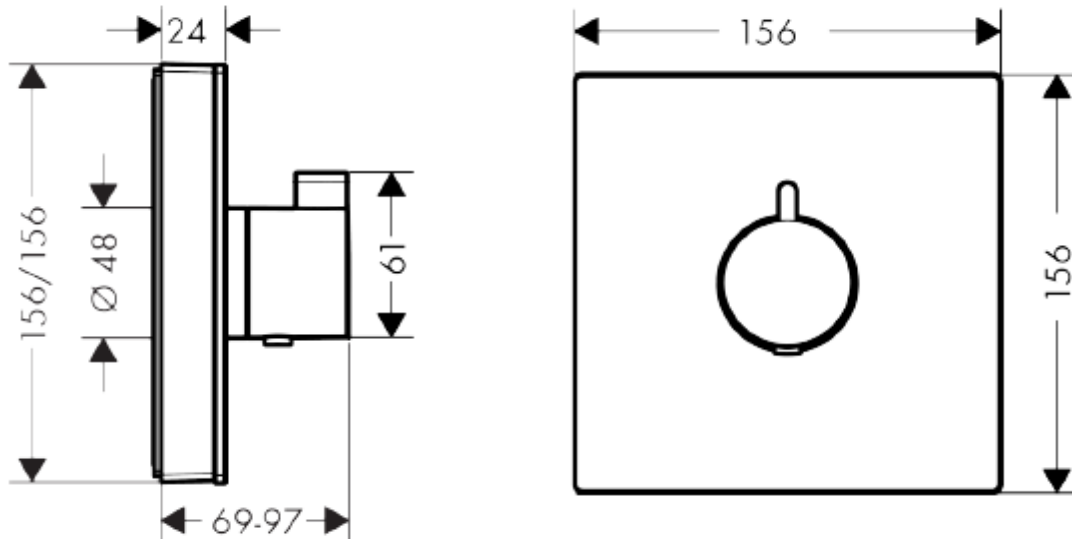

SPECIFICATION SHEET - fittings

BRAND:	hansgrohe	Product Photo:
ORIGIN:	Germany	
SERIES:	Overhead Showers	
PRODUCT DESCRIPTION:	ShowerSelect glass thermostatic mixer highflow for concealed installation • Flow pressure: 1~5 bar (15~70 psi) • flow rate: 42 l/min	
MODEL No.	15734 400	
FINISH/COLOUR:	White / Chrome	
DIMENSIONS:	156mm x 156mm	
OPTIONAL MATCHING PARTS:	01800000 iBox	

Technical Informations: Suitable for continous flow water heater

REMINDER:	Pipe flushing must be done before faucets are installed. Failure to do so voids the warranty.
	Do not use cleaners containing abrasive cleansers, ammonia, bleach, acids, waxes, alcohol, solvents or other products not recommended for chrome.
	All information is for reference only, installation shall always be based on the actual product delivered.