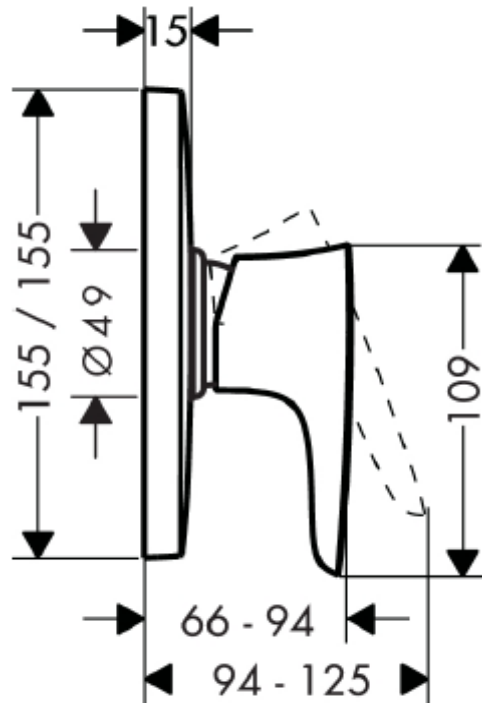

SPECIFICATION SHEET - fittings

BRAND:	hansgrohe	Product Photo:
ORIGIN:	Germany	
SERIES:	PuraVida	
PRODUCT DESCRIPTION:	Single lever shower mixer for concealed installation • Flow rate: 22 l./min. at 3 bar • Flow pressure; 1~5 bar (15~70 psi)	
MODEL No.	15665 000 / 15665 400	
FINISH/COLOUR:	Chrome-plated / white-chrome	
DIMENSIONS:	155mm x 155mm	
OPTIONAL MATCHING PARTS:	01800180 iBox	

Technical Informations: Suitable for continous flow water heater

REMINDER:	Pipe flushing must be done before faucets are installed. Failure to do so voids the warranty. Do not use cleaners containing abrasive cleansers, ammonia, bleach, acids, waxes, alcohol, solvents or other products not recommended for chrome. All information is for reference only, installation shall always be based on the actual product delivered.