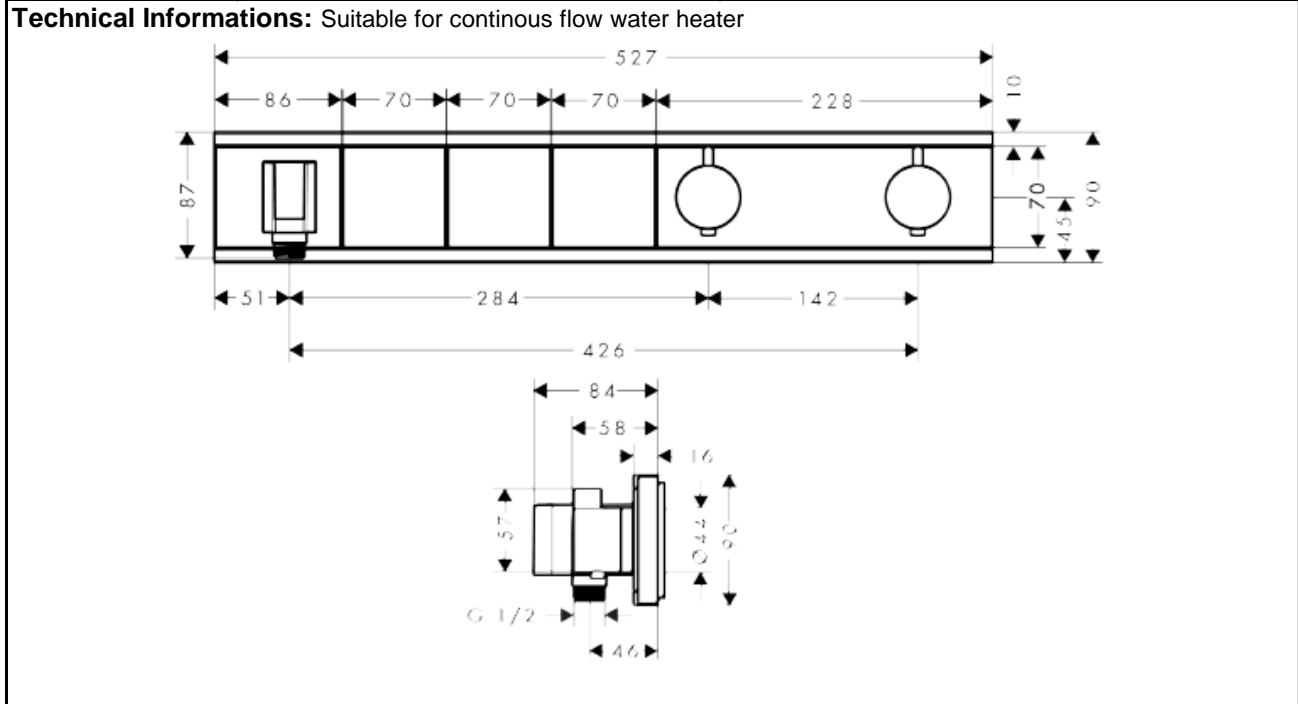

## SPECIFICATION SHEET - fittings

<b>BRAND:</b>	<b>hansgrohe</b>	<b>Product Photo:</b>  
<b>ORIGIN:</b>	Germany	
<b>SERIES:</b>	<b>Rainmaker Select / RainSelect</b>	
<b>PRODUCT DESCRIPTION:</b>	RainSelect Thermostat for concealed installation for 3 functions • flow rate: 26 l/min	
<b>MODEL No.</b>	15356 400	
<b>FINISH/COLOUR:</b>	White / Chrome	
<b>DIMENSIONS:</b>	527mm x 87mm	
<b>OPTIONAL MATCHING PARTS:</b>	15311180 basic set	