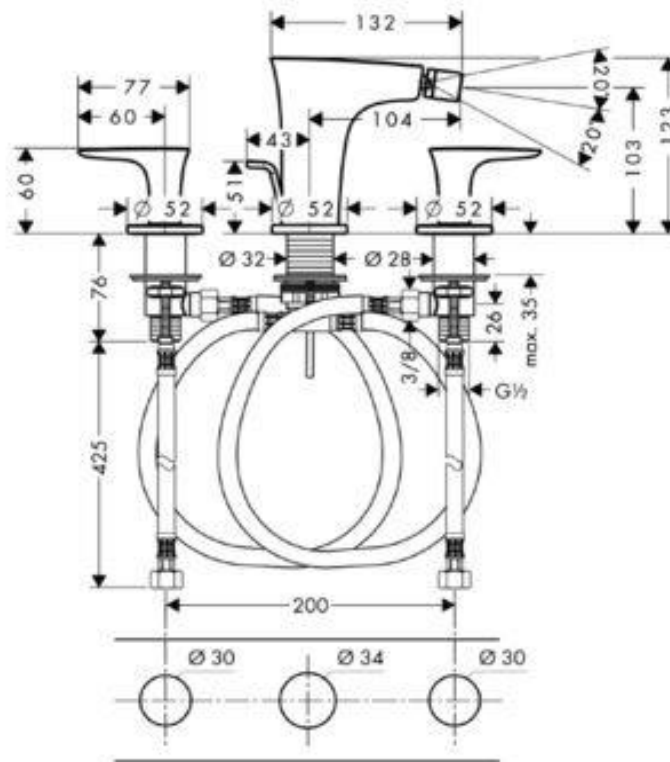

SPECIFICATION SHEET - fittings

BRAND:	hangrohe	Product Photo:
ORIGIN:	Germany	
SERIES:	PuraVida	
PRODUCT DESCRIPTION:	3-hole bidet mixer • with pop-up waste set G 1 ¼" • laminar spray • flow rate: 7.2 l/min at 3 bars (45 psi) • flow pressure 1~5 bars (15~70 psi)	
MODEL No.	15273 000 / 15273 400	
FINISH/COLOUR:	Chrome-plated / white-chrome	
DIMENSIONS:	123mm Height 104mm spout projection	
OPTIONAL MATCHING PARTS:	2x angle valve ½"x10mm (no nuts) 1x basin waste trap 1¼"	

Technical Informations: Suitable for continous flow water heater

REMINDER: Pipe flushing must be done before faucets are installed. Failure to do so voids the warranty.
Do not use cleaners containing abrasive cleansers, ammonia, bleach, acids, waxes, alcohol, solvents or other products not recommended for chrome.
All information is for reference only, installation shall always be based on the actual product delivered.