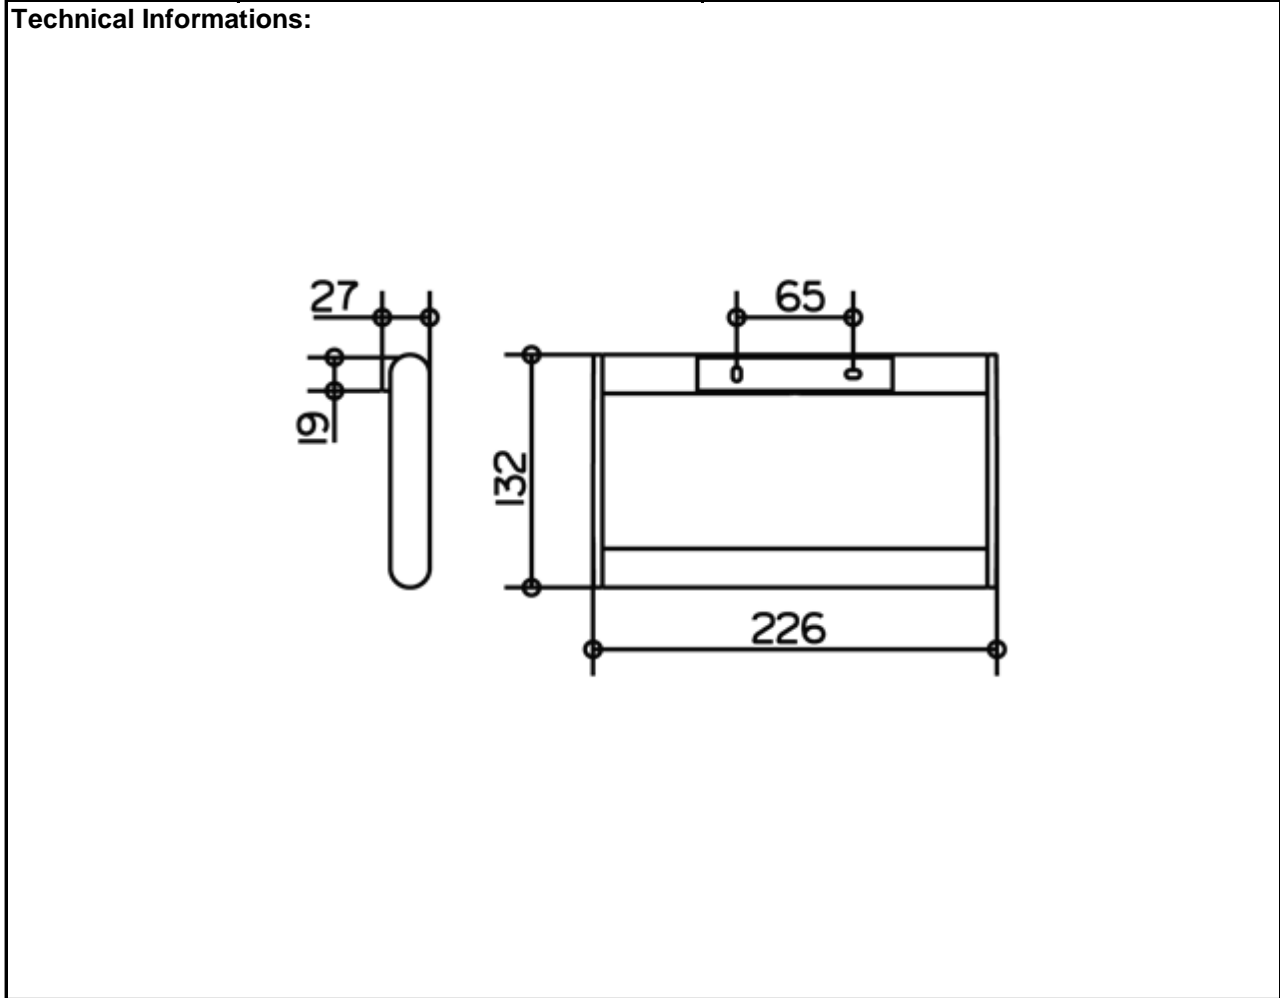

SPECIFICATION SHEET - bathroom accessories

BRAND:	KEUCO	Product Photo: 
ORIGIN:	Germany	
SERIES:	PLAN	
PRODUCT DESCRIPTION:	Towel ring large model	
MODEL No.	14921 010000	
FINISH/COLOUR:	Chrome-plated	
DIMENSIONS:	27mm x 226mm x 132mm	
OPTIONAL MATCHING PARTS:		