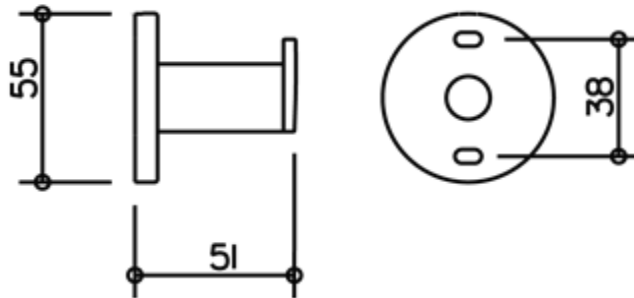

SPECIFICATION SHEET - bathroom accessories

BRAND:	KEUCO	Product Photo:
ORIGIN:	Germany	
SERIES:	PLAN	
PRODUCT DESCRIPTION:	Towel hook	
MODEL No.	14914 010000	
FINISH/COLOUR:	Chrome-plated	
DIMENSIONS:	51mm L x 55mm H	
OPTIONAL MATCHING PARTS:		

Technical Informations:

REMINDER:	Do not use cleaners containing abrasive cleansers, ammonia, bleach, acids, waxes, alcohol, solvents or other products not recommended for chrome.
	All information is for reference only, installation shall always be based on the actual product delivered.