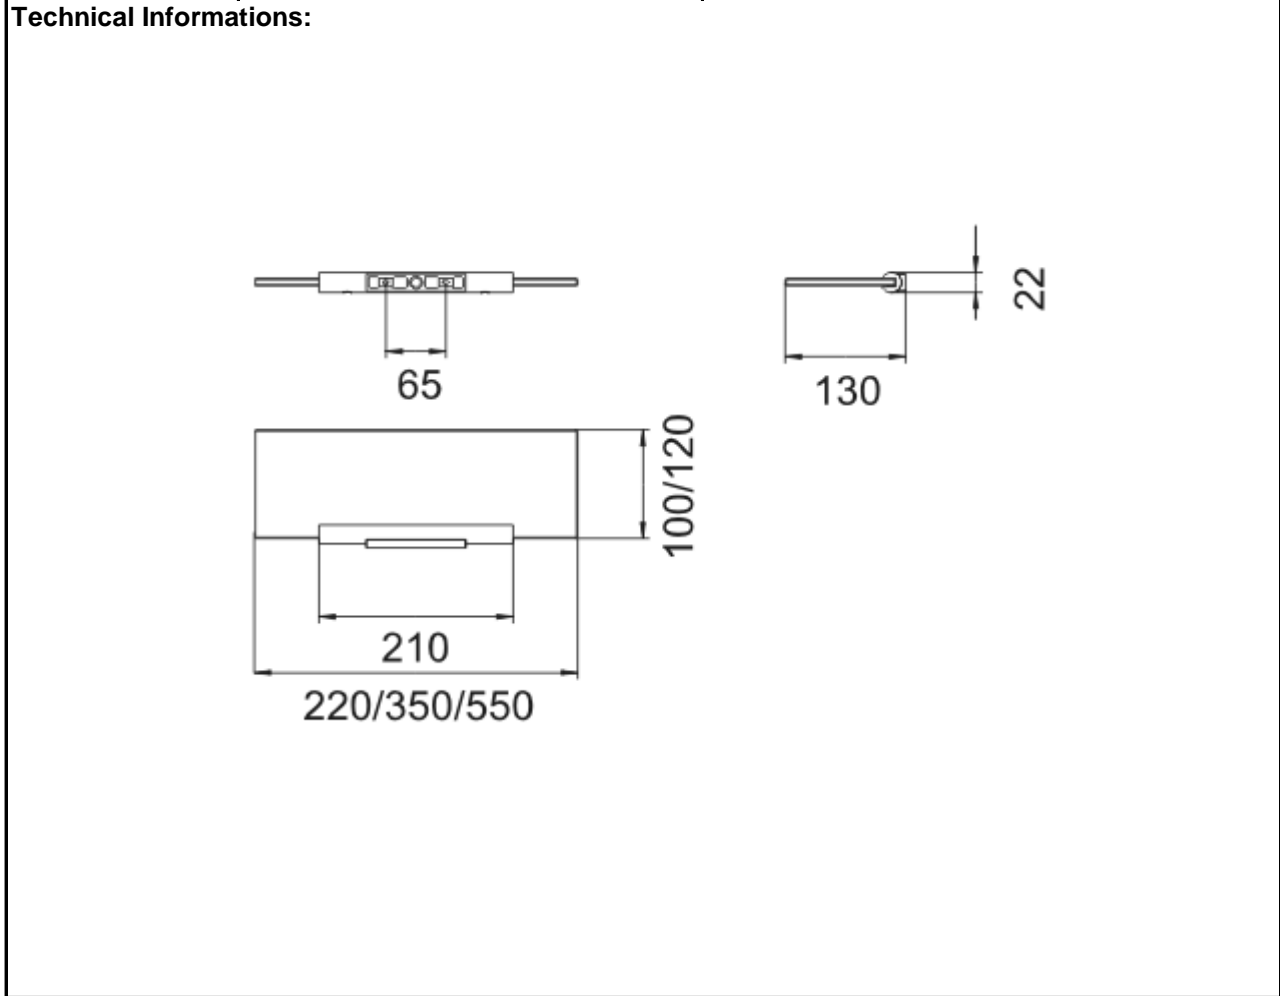

SPECIFICATION SHEET - bathroom accessories

BRAND:	KEUCO	Product Photo: 
ORIGIN:	Germany	
SERIES:	PLAN	
PRODUCT DESCRIPTION:	Crystalline glass shelf	
MODEL No.	14910 005500	
FINISH/COLOUR:		
DIMENSIONS:	550mm x 120mm x 8mm	
OPTIONAL MATCHING PARTS:		