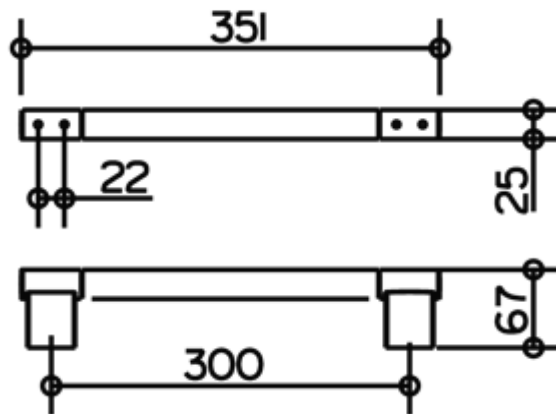

SPECIFICATION SHEET - bathroom accessories

BRAND:	KEUCO	Product Photo:
ORIGIN:	Germany	
SERIES:	PLAN	
PRODUCT DESCRIPTION:	Grab bar 300mm	
MODEL No.	14907 010000	
FINISH/COLOUR:	Chrome-plated	
DIMENSIONS:	351mm x 67mm x 25mm	
OPTIONAL MATCHING PARTS:		

Technical Informations:

REMINDER:	Do not use cleaners containing abrasive cleansers, ammonia, bleach, acids, waxes, alcohol, solvents or other products not recommended for chrome.
	All information is for reference only, installation shall always be based on the actual product delivered.