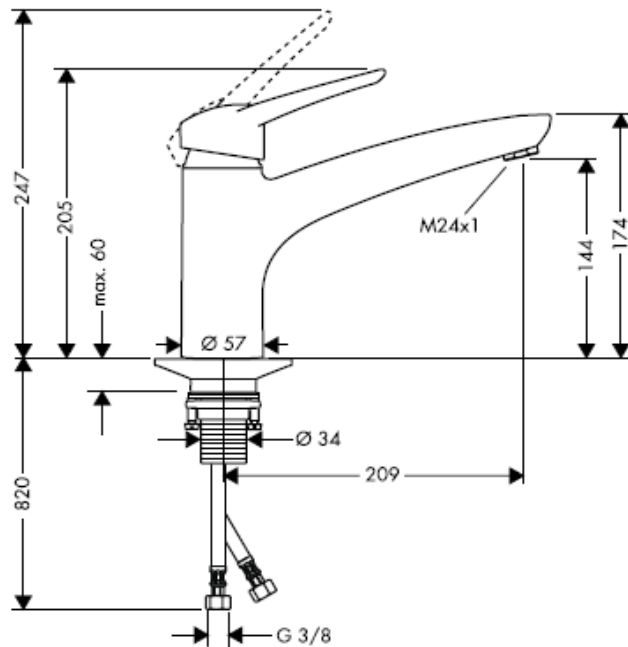

SPECIFICATION SHEET - fittings

BRAND:	hansgrohe	Product Photo:
ORIGIN:	Germany	
SERIES:	Sink Mixers	
PRODUCT DESCRIPTION:	Allegra Metropol Single lever kitchen mixer - Flow rate: 10 l./min. at 3 bar - Flow pressure; 1~5 bar (15~70 psi)	
MODEL No.	14830 000	
FINISH/COLOUR:	Chrome-plated	
DIMENSIONS:	205mm height 209mm spout projection	
OPTIONAL MATCHING PARTS:	2x angle valve 1/2"x3/8"	

Technical Informations: Suitable for continous flow water heater

REMINDER:	Pipe flushing must be done before faucets are installed. Failure to do so voids the warranty. Do not use cleaners containing abrasive cleansers, ammonia, bleach, acids, waxes, alcohol, solvents or other products not recommended for chrome. All information is for reference only, installation shall always be based on the actual product delivered.