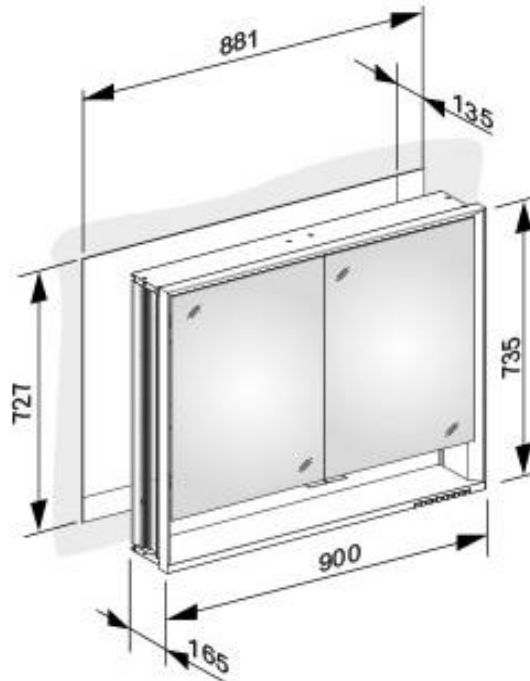

SPECIFICATION SHEET - bathroom accessories

BRAND:	KEUCO	Product Photo:
ORIGIN:	Germany	
SERIES:	ROYAL LUMOS	
PRODUCT DESCRIPTION:	Mirror cabinet recessed 2 hinged 2-sided crystal mirrored door Interior rear wall mirrored Adjustable light color from warm white to daylight Key panel with capacitive touch	
MODEL No.	14313 171301	
FINISH/COLOUR:	Silver Anodized	
DIMENSIONS:	165mm x 900mm x 735mm	
OPTIONAL MATCHING PARTS:		

Technical Informations:

REMINDER:	Do not use cleaners containing abrasive cleansers, ammonia, bleach, acids, waxes, alcohol, solvents or other products not recommended for chrome. All information is for reference only, installation shall always be based on the actual product delivered.