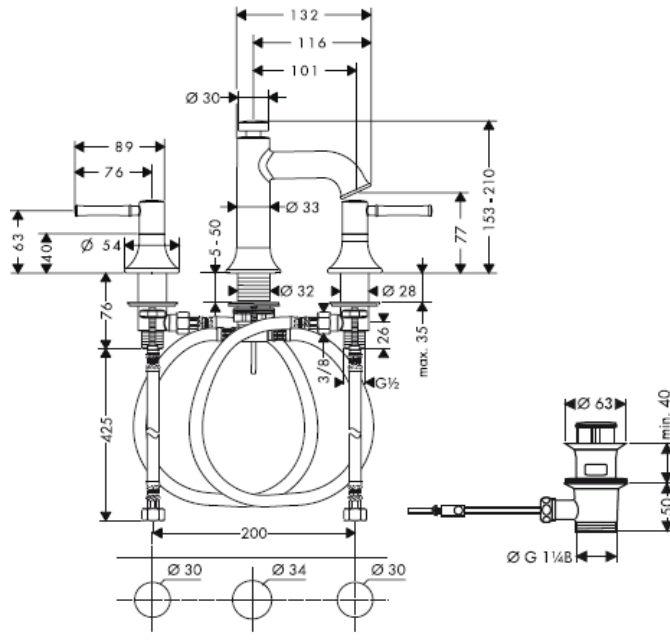

SPECIFICATION SHEET - fittings

BRAND:	hangrohe	Product Photo:
ORIGIN:	Germany	
SERIES:	Talis C	
PRODUCT DESCRIPTION:	3-hole 2-handle basin mixer • ComfortZone 150 • with basin pop-up waste • Flow rate: 5 l./min. at 3 bar • Flow pressure; 1~5 bar (15~70 psi)	
MODEL No.	14113 921	
FINISH/COLOUR:	Rubber Bronze	
DIMENSIONS:	132mm length 101mm spout projection	
OPTIONAL MATCHING PARTS:	2x angle valve 1/2"x3/8"	

Technical Informations: Suitable for continous flow water heater

REMINDER:	Pipe flushing must be done before faucets are installed. Failure to do so voids the warranty. Do not use cleaners containing abrasive cleansers, ammonia, bleach, acids, waxes, alcohol, solvents or other products not recommended for chrome. All information is for reference only, installation shall always be based on the actual product delivered.