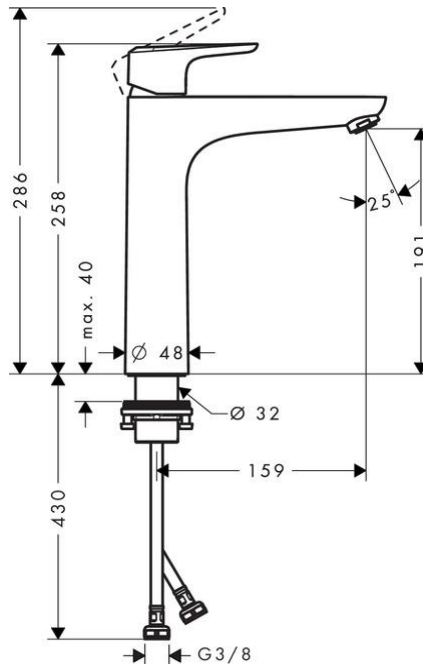

SPECIFICATION SHEET - fittings

BRAND:	hansgrohe	Product Photo:
ORIGIN:	Germany	
SERIES:	ECOS	
PRODUCT DESCRIPTION:	Single lever basin mixer 190 CoolStart • with push-open waste set • normal spray • flow rate: 5 l/min at 3 bar	
MODEL No.	14044 000	
FINISH/COLOUR:	Chrome-plated	
DIMENSIONS:	159mm spout projection	
OPTIONAL MATCHING PARTS:	2x angle valve 1/2"x3/8" basin waste trap	

Technical Informations: Suitable for continous flow water heater

REMINDER:	Pipe flushing must be done before faucets are installed. Failure to do so voids the warranty.
	Do not use cleaners containing abrasive cleansers, ammonia, bleach, acids, waxes, alcohol, solvents or other products not recommended for chrome.
	All information is for reference only, installation shall always be based on the actual product delivered.