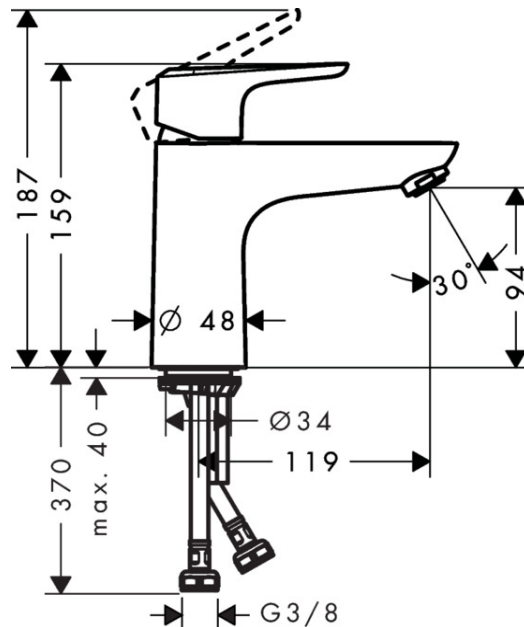

SPECIFICATION SHEET - fittings

BRAND:	hansgrohe	Product Photo:
ORIGIN:	Germany	
SERIES:	ECOS	
PRODUCT DESCRIPTION:	Single lever basin mixer 100 CoolStart • with push-open waste set • normal spray • flow rate: 5 l/min at 3 bar	
MODEL No.	14043 000	
FINISH/COLOUR:	Chrome-plated	
DIMENSIONS:	159mm height 119mm spout projection	
OPTIONAL MATCHING PARTS:	2x angle valve 1/2"x3/8" basin waste trap	

Technical Informations: Suitable for continous flow water heater

REMINDER:	Pipe flushing must be done before faucets are installed. Failure to do so voids the warranty.
	Do not use cleaners containing abrasive cleansers, ammonia, bleach, acids, waxes, alcohol, solvents or other products not recommended for chrome.
	All information is for reference only, installation shall always be based on the actual product delivered.