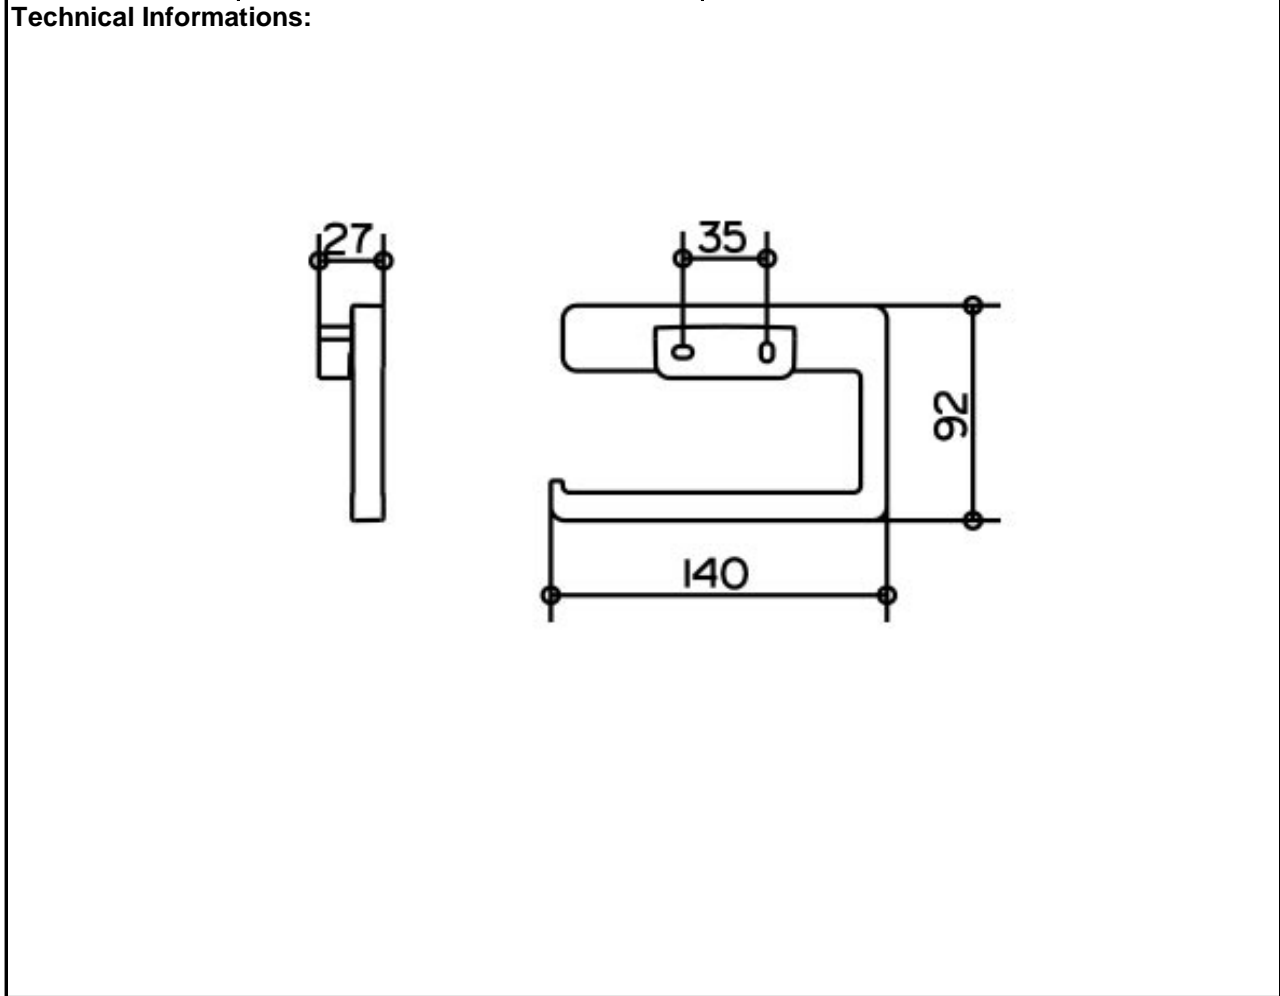

SPECIFICATION SHEET - bathroom accessories

BRAND:	KEUCO	Product Photo: 
ORIGIN:	Germany	
SERIES:	MOLL	
PRODUCT DESCRIPTION:	Roll holder	
MODEL No.	12762 010000	
FINISH/COLOUR:	Chrome-plated	
DIMENSIONS:	27mm x 140mm x 92mm	
OPTIONAL MATCHING PARTS:		