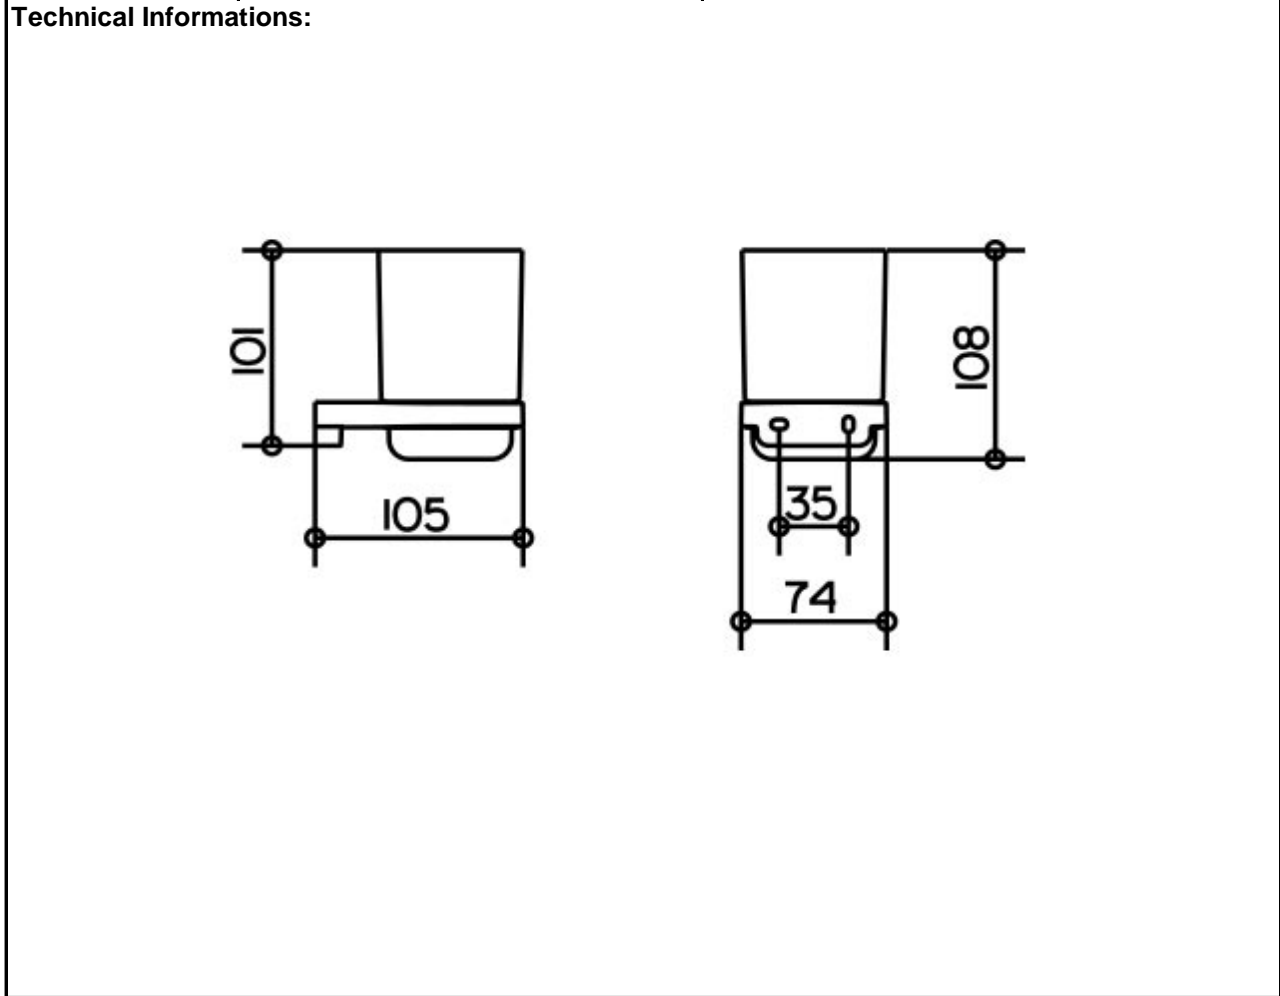

SPECIFICATION SHEET - bathroom accessories

BRAND:	KEUCO	Product Photo: 
ORIGIN:	Germany	
SERIES:	MOLL	
PRODUCT DESCRIPTION:	Tumbler holder with crystal glass	
MODEL No.	12750 019000	
FINISH/COLOUR:	Chrome-plated	
DIMENSIONS:	105mm x 74mm x 108mm	
OPTIONAL MATCHING PARTS:		