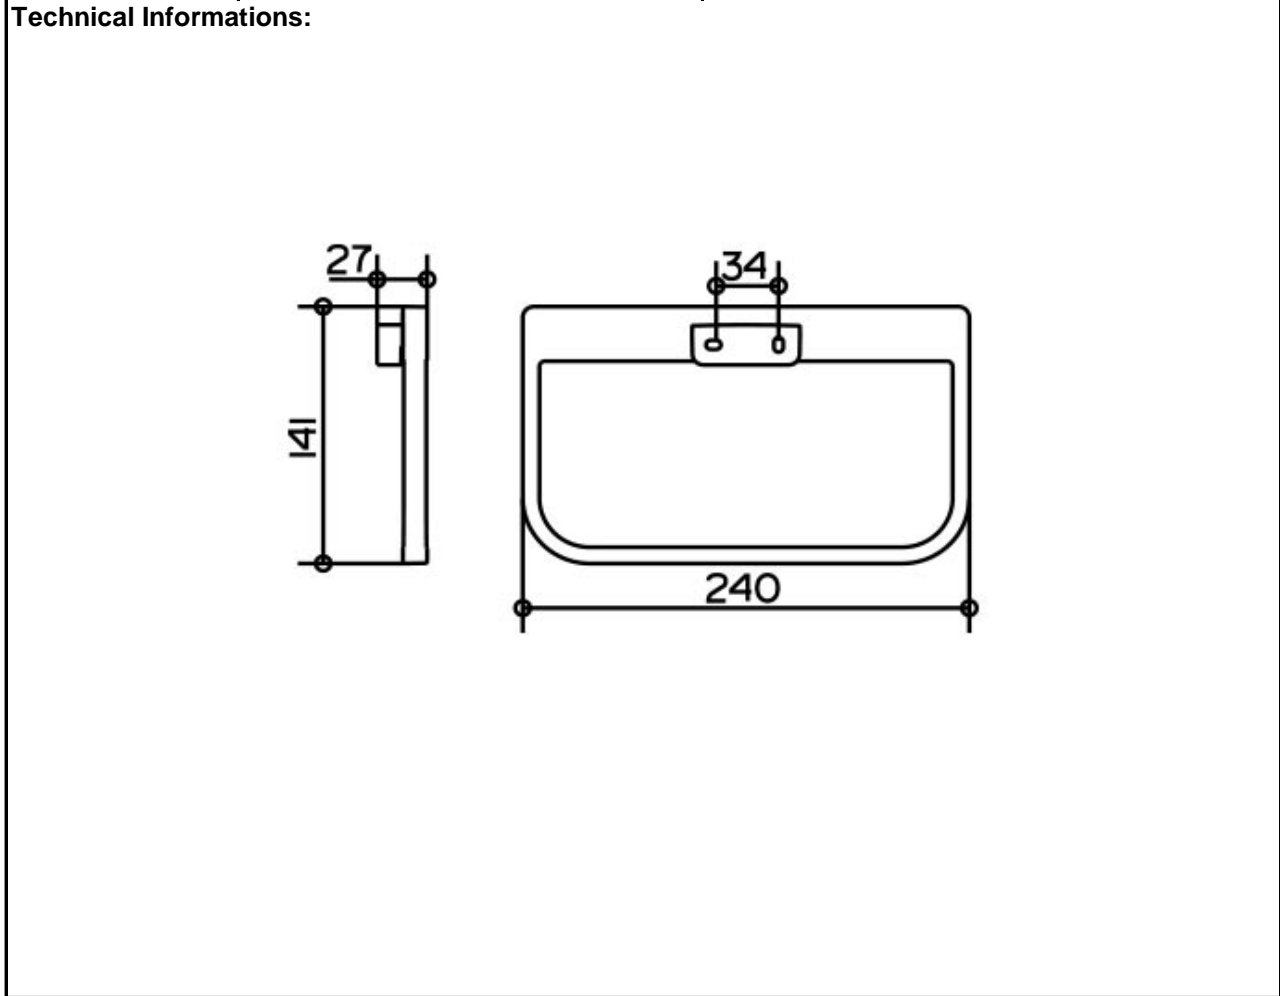

SPECIFICATION SHEET - bathroom accessories

BRAND:	KEUCO	Product Photo: 
ORIGIN:	Germany	
SERIES:	MOLL	
PRODUCT DESCRIPTION:	Towel ring	
MODEL No.	12721 010000	
FINISH/COLOUR:	Chrome-plated	
DIMENSIONS:	240mm x 27mm x 141mm	
OPTIONAL MATCHING PARTS:		