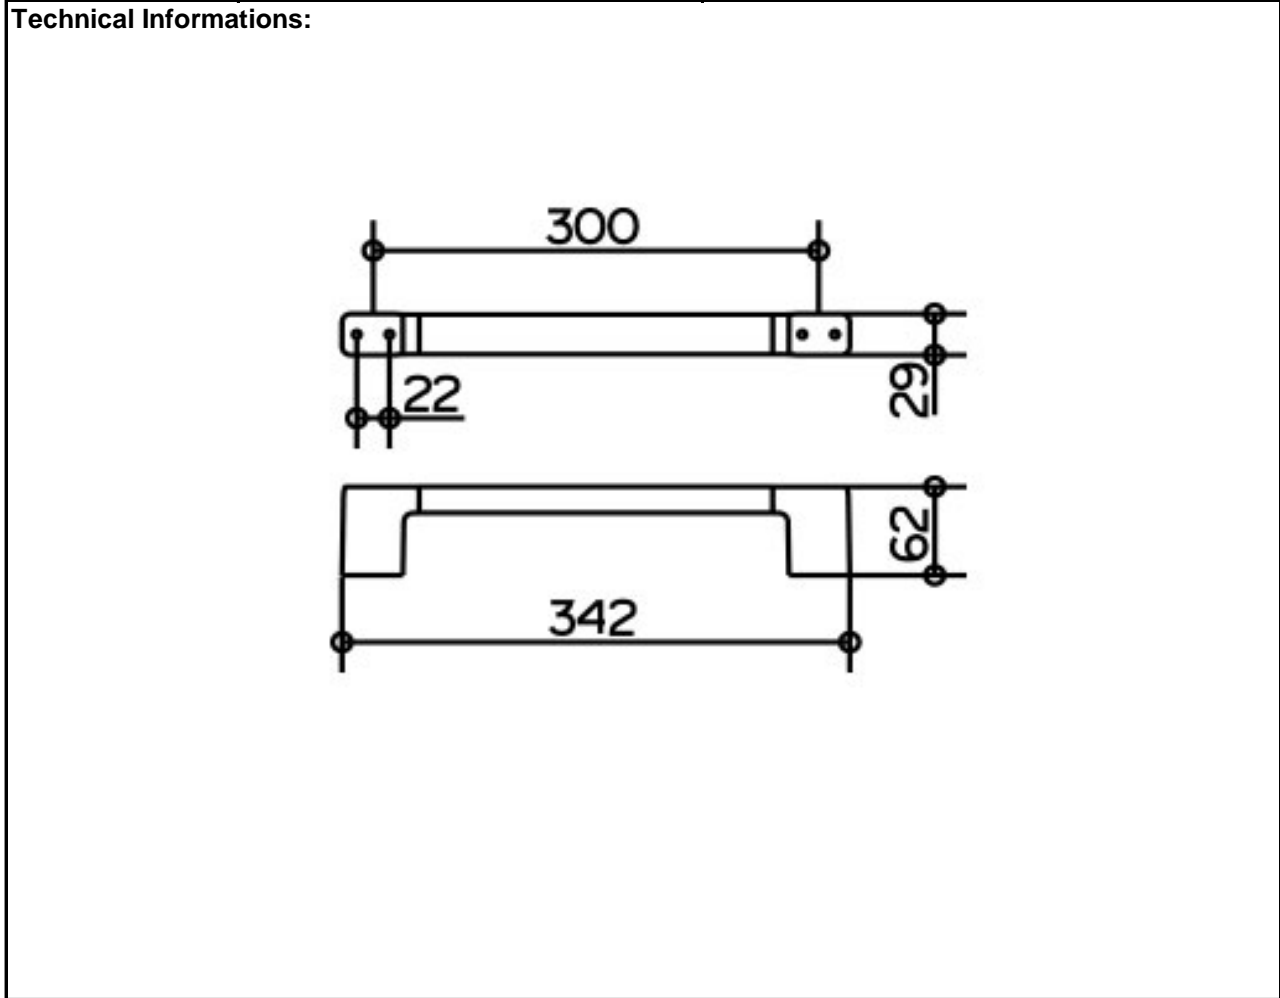

SPECIFICATION SHEET - bathroom accessories

BRAND:	KEUCO	Product Photo: 
ORIGIN:	Germany	
SERIES:	MOLL	
PRODUCT DESCRIPTION:	Grab rail 300mm	
MODEL No.	12707 010000	
FINISH/COLOUR:	Chrome-plated	
DIMENSIONS:	342mm x 62mm x 29mm	
OPTIONAL MATCHING PARTS:		