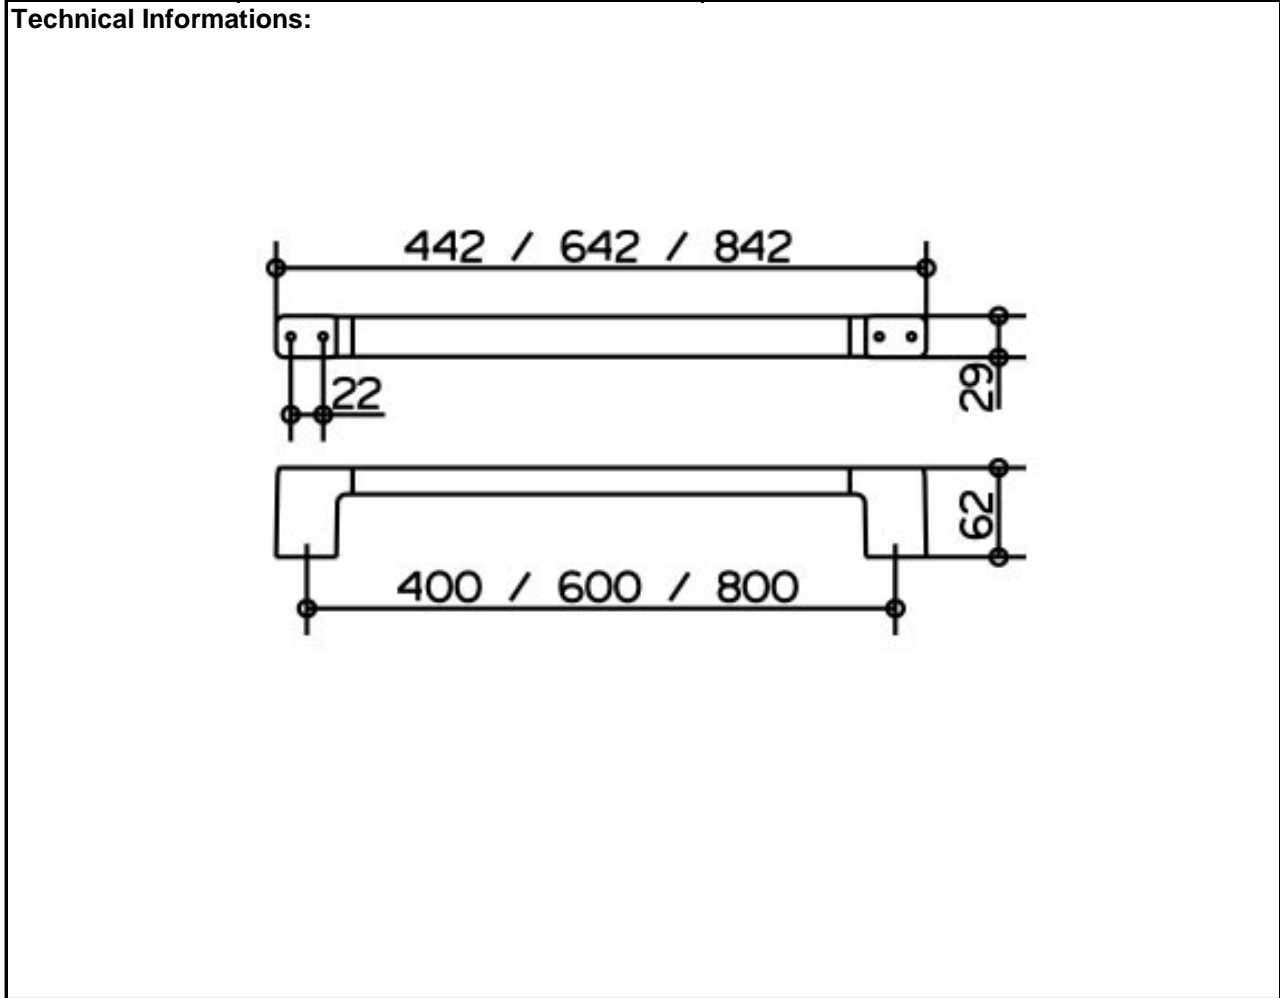

**SPECIFICATION SHEET - bathroom accessories**

<b>BRAND:</b>	<b>KEUCO</b>	<b>Product Photo:</b> 
<b>ORIGIN:</b>	Germany	
<b>SERIES:</b>	MOLL	
<b>PRODUCT DESCRIPTION:</b>	Towel rail 600mm	
<b>MODEL No.</b>	12701 010600	
<b>FINISH/COLOUR:</b>	Chrome-plated	
<b>DIMENSIONS:</b>	642mm x 62mm x 29mm	
<b>OPTIONAL MATCHING PARTS:</b>		