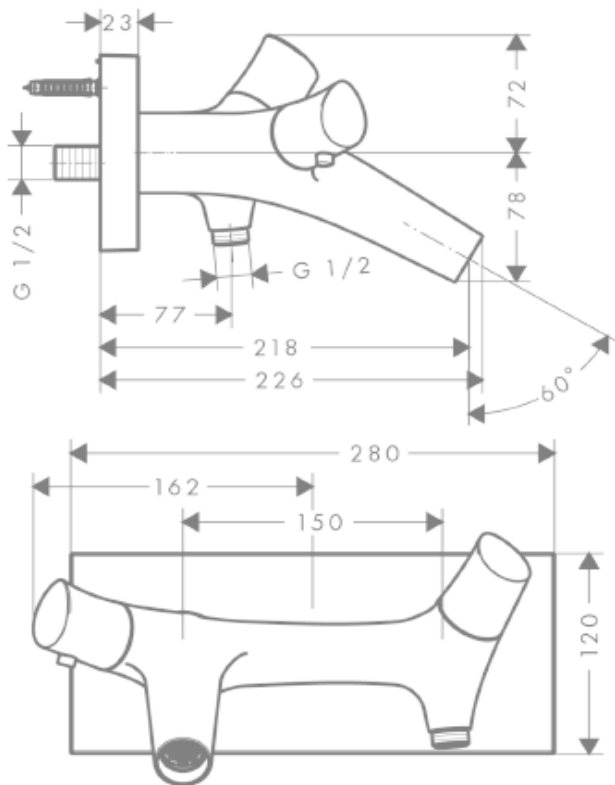

Technical Informations:

REMINDER:	Pipe flushing must be done before faucets are installed. Failure to do so voids the warranty.
	Do not use cleaners containing abrasive cleansers, ammonia, bleach, acids, waxes, alcohol, solvents or other products not recommended for chrome.
	All information is for reference only, installation shall always be based on the actual product delivered.