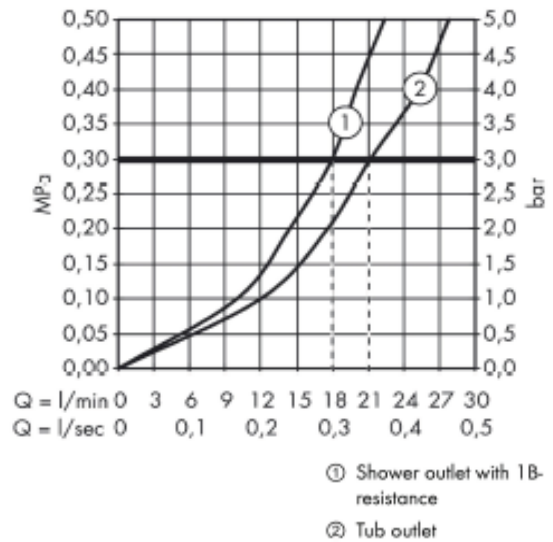

Technical Informations:

REMINDER:	Pipe flushing must be done before faucets are installed. Failure to do so voids the warranty.
	Do not use cleaners containing abrasive cleansers, ammonia, bleach, acids, waxes, alcohol, solvents or other products not recommended for chrome.
	All information is for reference only, installation shall always be based on the actual product delivered.