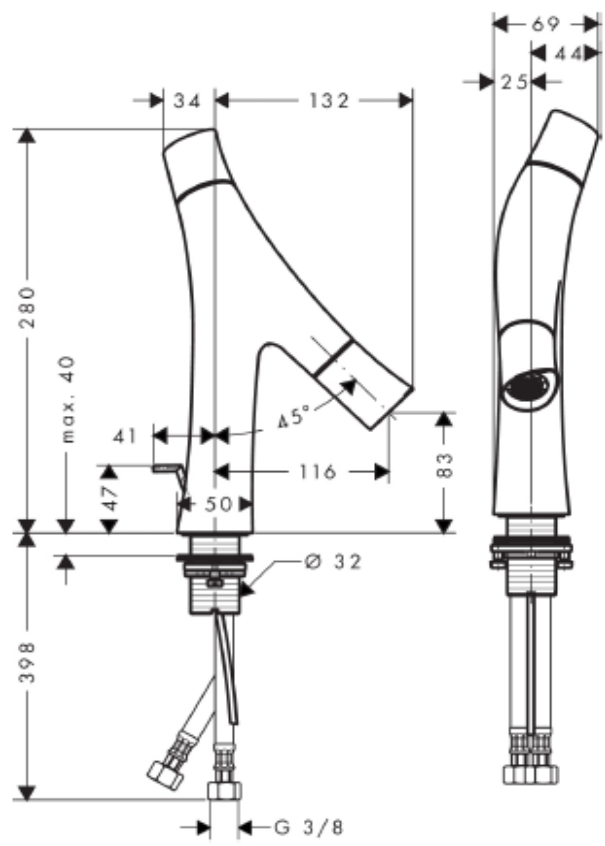

REMINDER: Pipe flushing must be done before faucets are installed. Failure to do so voids the warranty.
Do not use cleaners containing abrasive cleansers, ammonia, bleach, acids, waxes, alcohol, solvents or other products not recommended for chrome.
All information is for reference only, installation shall always be based on the actual product delivered.