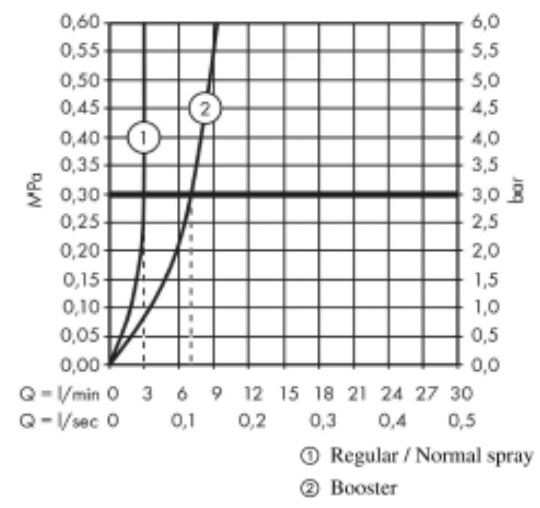

REMINDER: Pipe flushing must be done before faucets are installed. Failure to do so voids the warranty.
Do not use cleaners containing abrasive cleansers, ammonia, bleach, acids, waxes, alcohol, solvents or other products not recommended for chrome.
All information is for reference only, installation shall always be based on the actual product delivered.