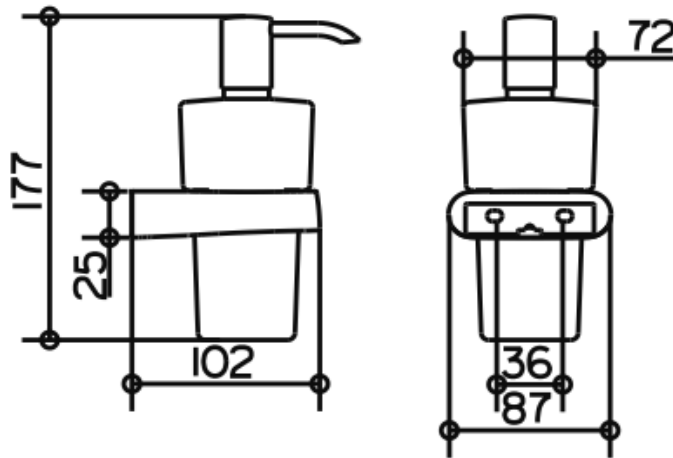

SPECIFICATION SHEET - bathroom accessories

BRAND:	KEUCO	Product Photo:
ORIGIN:		
SERIES:	ELEGANCE	
PRODUCT DESCRIPTION:	Lotion / soap dispenser with holder and pump	
MODEL No.	11654 019000	
FINISH/COLOUR:	Chrome-plated	
DIMENSIONS:	102mm x 87mm x 177mm	
OPTIONAL MATCHING PARTS:		

Technical Informations:

REMINDER:	Do not use cleaners containing abrasive cleansers, ammonia, bleach, acids, waxes, alcohol, solvents or other products not recommended for chrome.
	All information is for reference only, installation shall always be based on the actual product delivered.