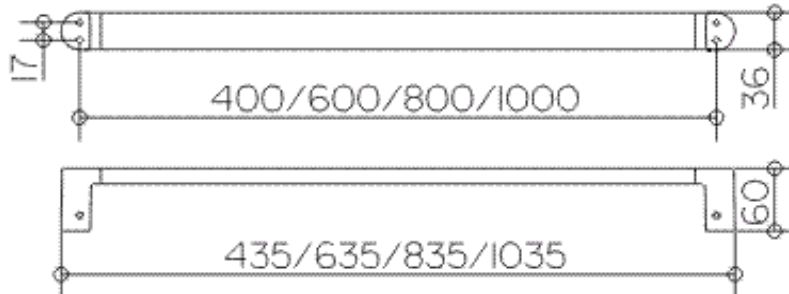

SPECIFICATION SHEET - bathroom accessories

BRAND:	KEUCO	Product Photo:
ORIGIN:	Germany	
SERIES:	ELEGANCE	
PRODUCT DESCRIPTION:	Towel rail 600mm	
MODEL No.	11601 010600	
FINISH/COLOUR:	Chrome-plated	
DIMENSIONS:	635mm x 60mm x 36mm	
OPTIONAL MATCHING PARTS:		

Technical Informations:

REMINDER:	Do not use cleaners containing abrasive cleansers, ammonia, bleach, acids, waxes, alcohol, solvents or other products not recommended for chrome.
	All information is for reference only, installation shall always be based on the actual product delivered.