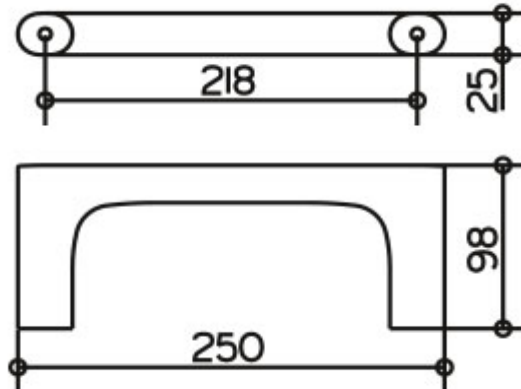

SPECIFICATION SHEET - bathroom accessories

BRAND:	KEUCO	Product Photo:
ORIGIN:	Germany	
SERIES:	ED400	
PRODUCT DESCRIPTION:	Towel ring	
MODEL No.	11521 010000	
FINISH/COLOUR:	Chrome-plated	
DIMENSIONS:	250mm x 98mm x 25mm	
OPTIONAL MATCHING PARTS:		

Technical Informations:

REMINDER:	Do not use cleaners containing abrasive cleansers, ammonia, bleach, acids, waxes, alcohol, solvents or other products not recommended for chrome.
	All information is for reference only, installation shall always be based on the actual product delivered.