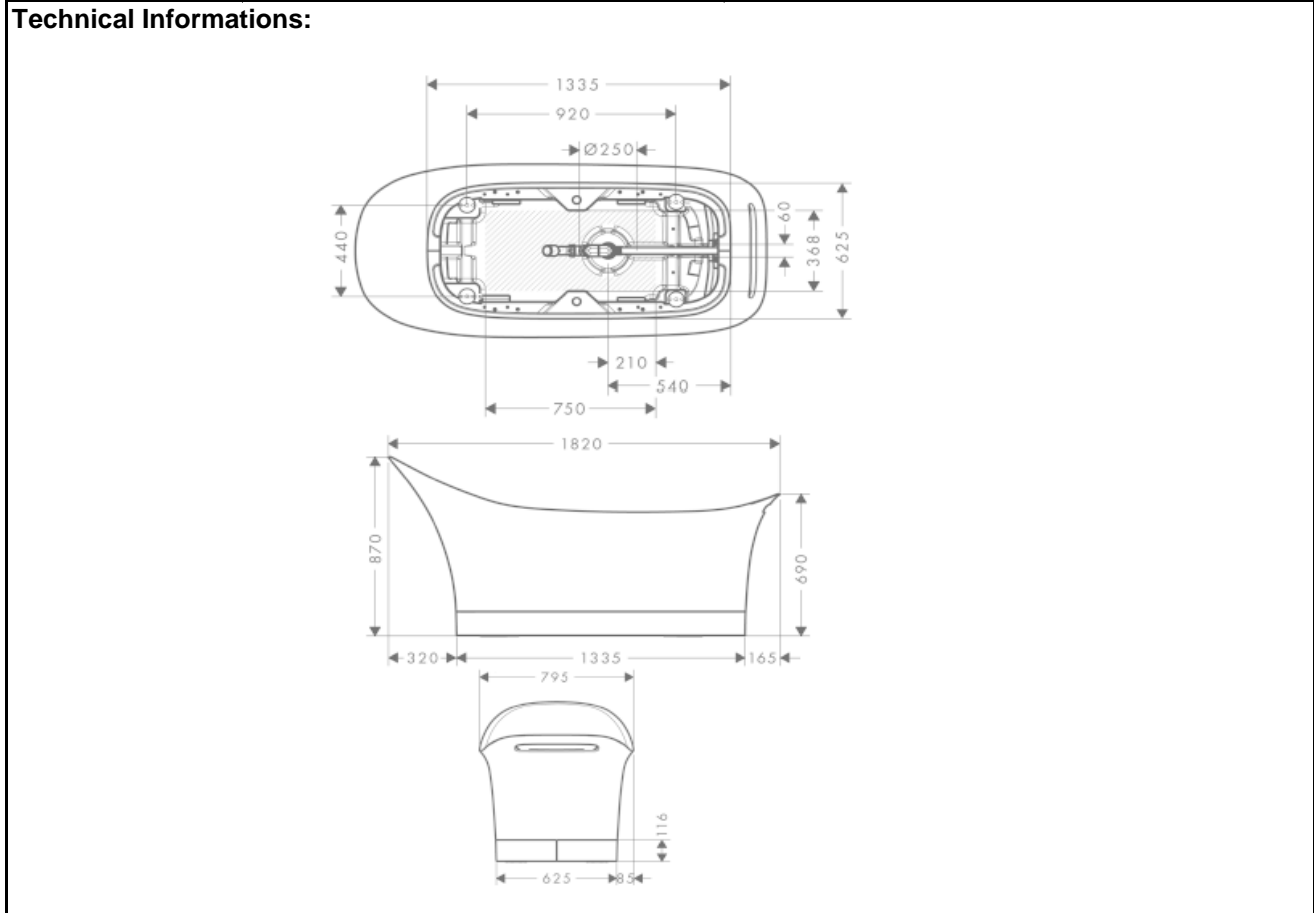

## SPECIFICATION SHEET - bathtubs

<b>BRAND:</b>	<b>AXOR<sup>®</sup></b>	<b>Product Photo:</b>  
<b>ORIGIN:</b>	Germany	
<b>SERIES:</b>	Urquiola	
<b>PRODUCT DESCRIPTION:</b>	Free-standing bathtub mineral cast with push open waste & overflow	
<b>MODEL No.</b>	11440.000	
<b>FINISH/COLOUR:</b>	Alpin-white	
<b>DIMENSIONS:</b>	1820mm x 795mm x 870mm	
<b>OPTIONAL MATCHING PARTS:</b>		