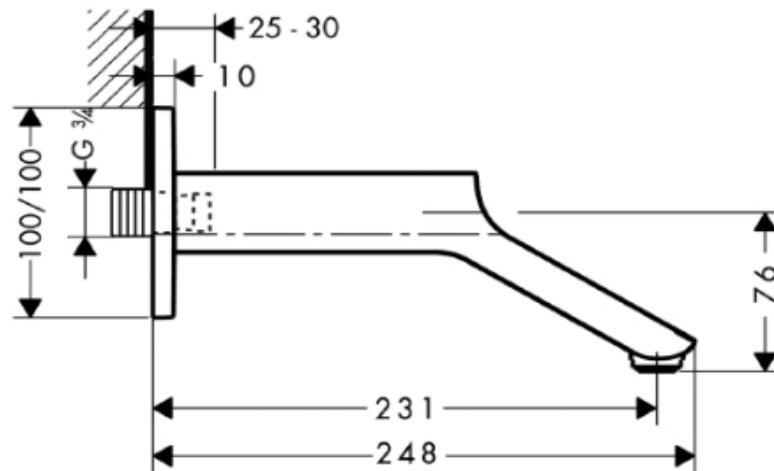

SPECIFICATION SHEET - fittings

BRAND:	AXOR®	Product Photo:
ORIGIN:	Germany	
SERIES:	Urquiola	
PRODUCT DESCRIPTION:	Bath spout 3/4"	
MODEL No.	11431.000	
FINISH/COLOUR:	Chrome-plated	
DIMENSIONS:	248mm length 231mm spout projection	
OPTIONAL MATCHING PARTS:		

Technical Informations:

REMINDER:	Pipe flushing must be done before faucets are installed. Failure to do so voids the warranty. Do not use cleaners containing abrasive cleansers, ammonia, bleach, acids, waxes, alcohol, solvents or other products not recommended for chrome. All information is for reference only, installation shall always be based on the actual product delivered.