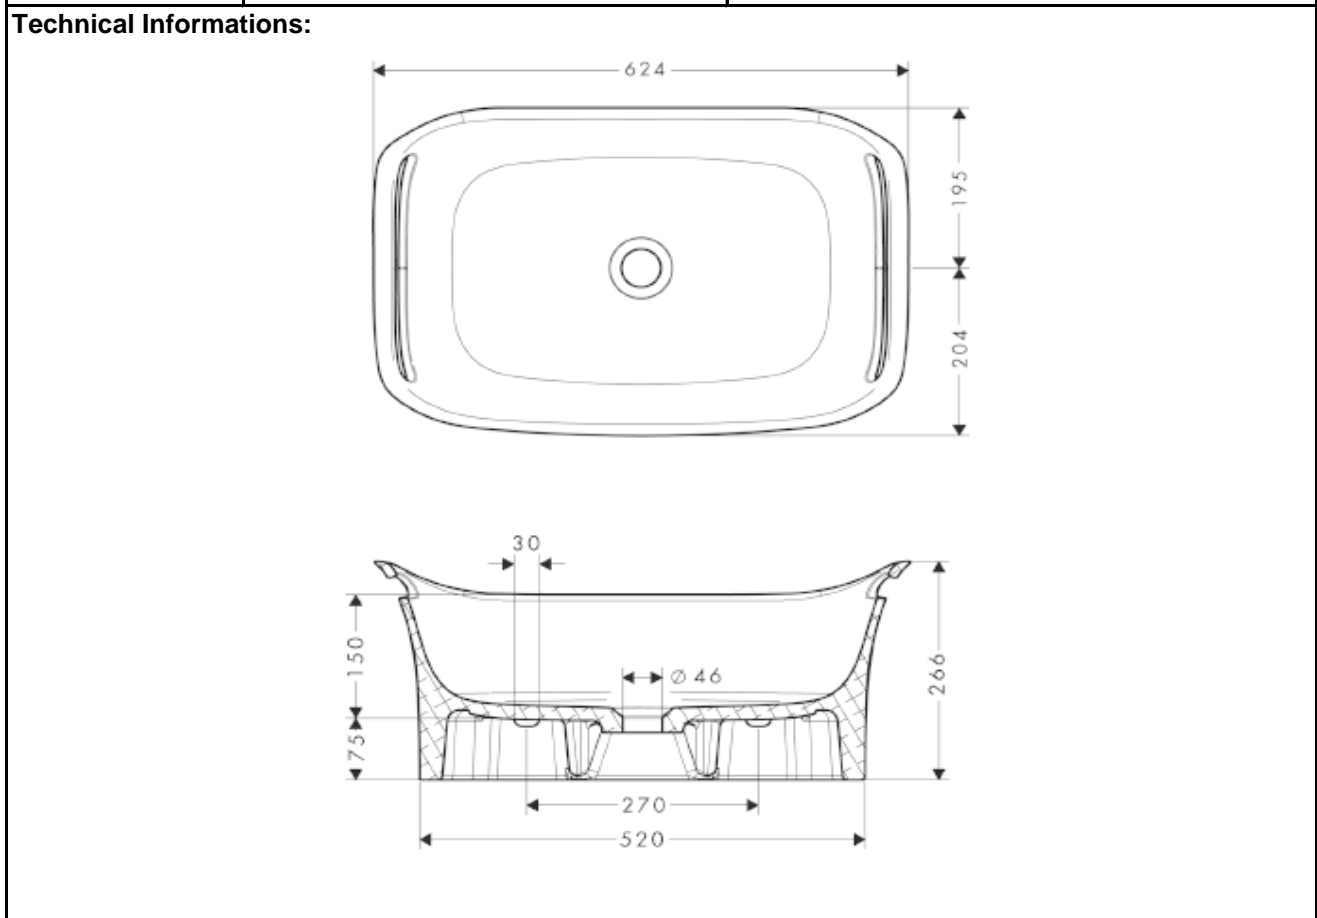

## SPECIFICATION SHEET - washbasins

<b>BRAND:</b>	<b>AXOR<sup>®</sup></b>	<b>Product Photo:</b>  
<b>ORIGIN:</b>	Germany	
<b>SERIES:</b>	<b>Urquiola</b>	
<b>PRODUCT DESCRIPTION:</b>	Wall-mounted washbasin mineral cast	
<b>MODEL No.</b>	11302.000	
<b>FINISH/COLOUR:</b>	Alpin-white	
<b>DIMENSIONS:</b>	624mm x 399mm x 266mm	
<b>OPTIONAL MATCHING PARTS:</b>	50001.000 recommended	