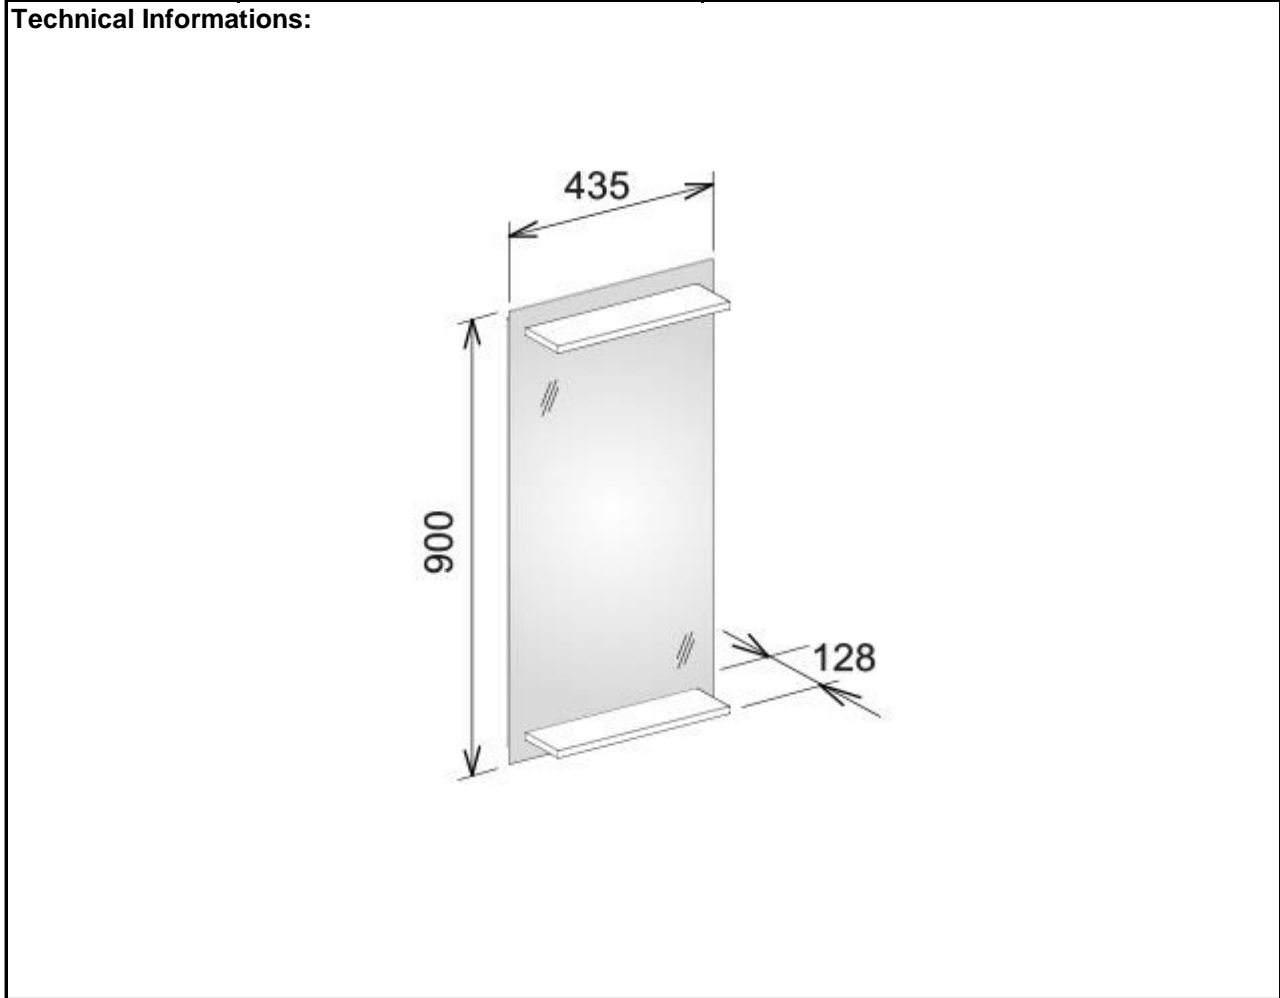

SPECIFICATION SHEET - bathroom accessories

BRAND:	KEUCO	Product Photo: 
ORIGIN:	Germany	
SERIES:	ED11	
PRODUCT DESCRIPTION:	Lighted mirror with integrated shelf LED lamp 2 x 6.5w Concealed switch	
MODEL No.	11198 001500	
FINISH/COLOUR:	Silver Anodized	
DIMENSIONS:	435mm x 128mm x 900mm	
OPTIONAL MATCHING PARTS:		